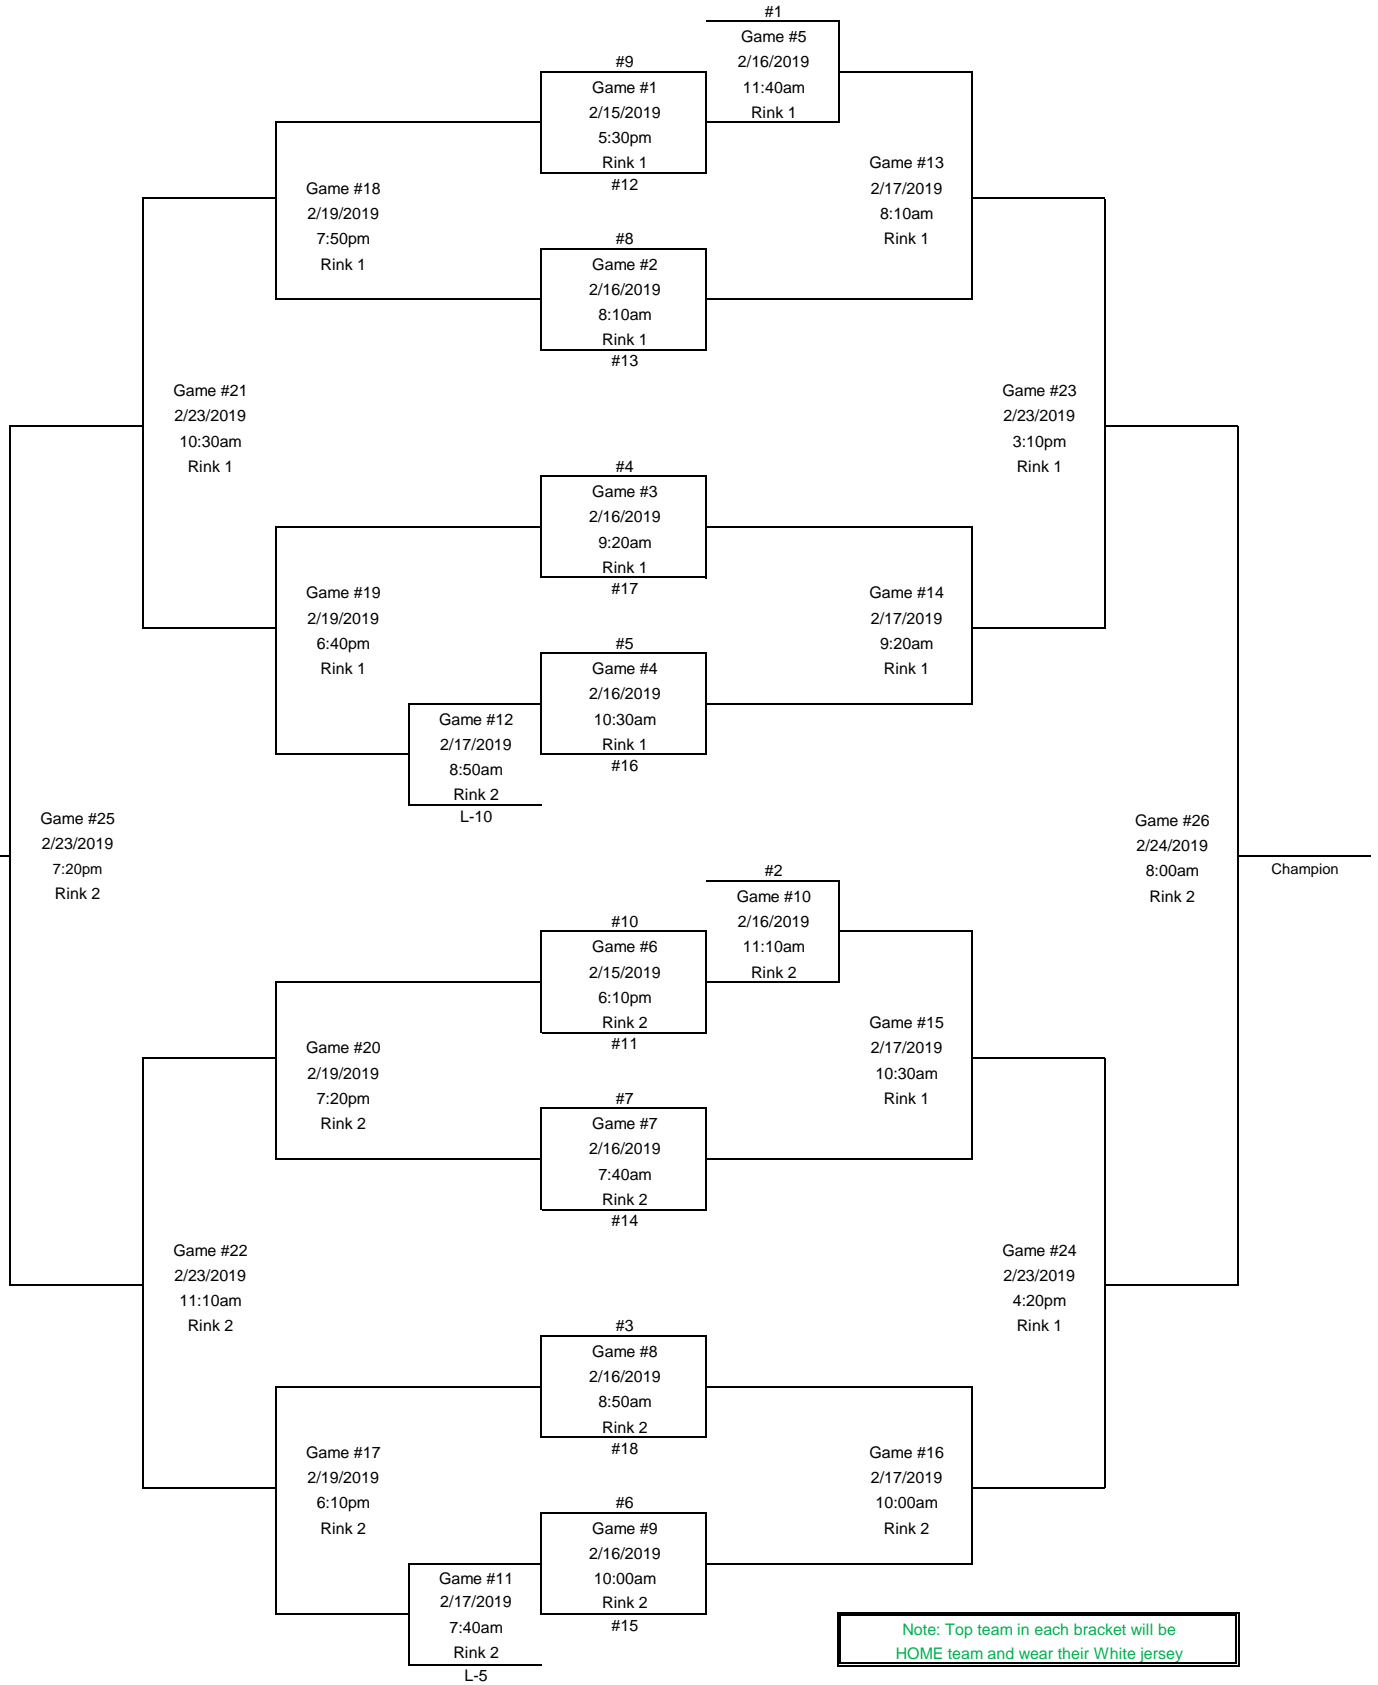

SQUIRT B1
2019 DISTRICT 10 PLAYOFFS
ANOKA ICE ARENA

Note: Top team in each bracket will be HOME team and wear their White jersey