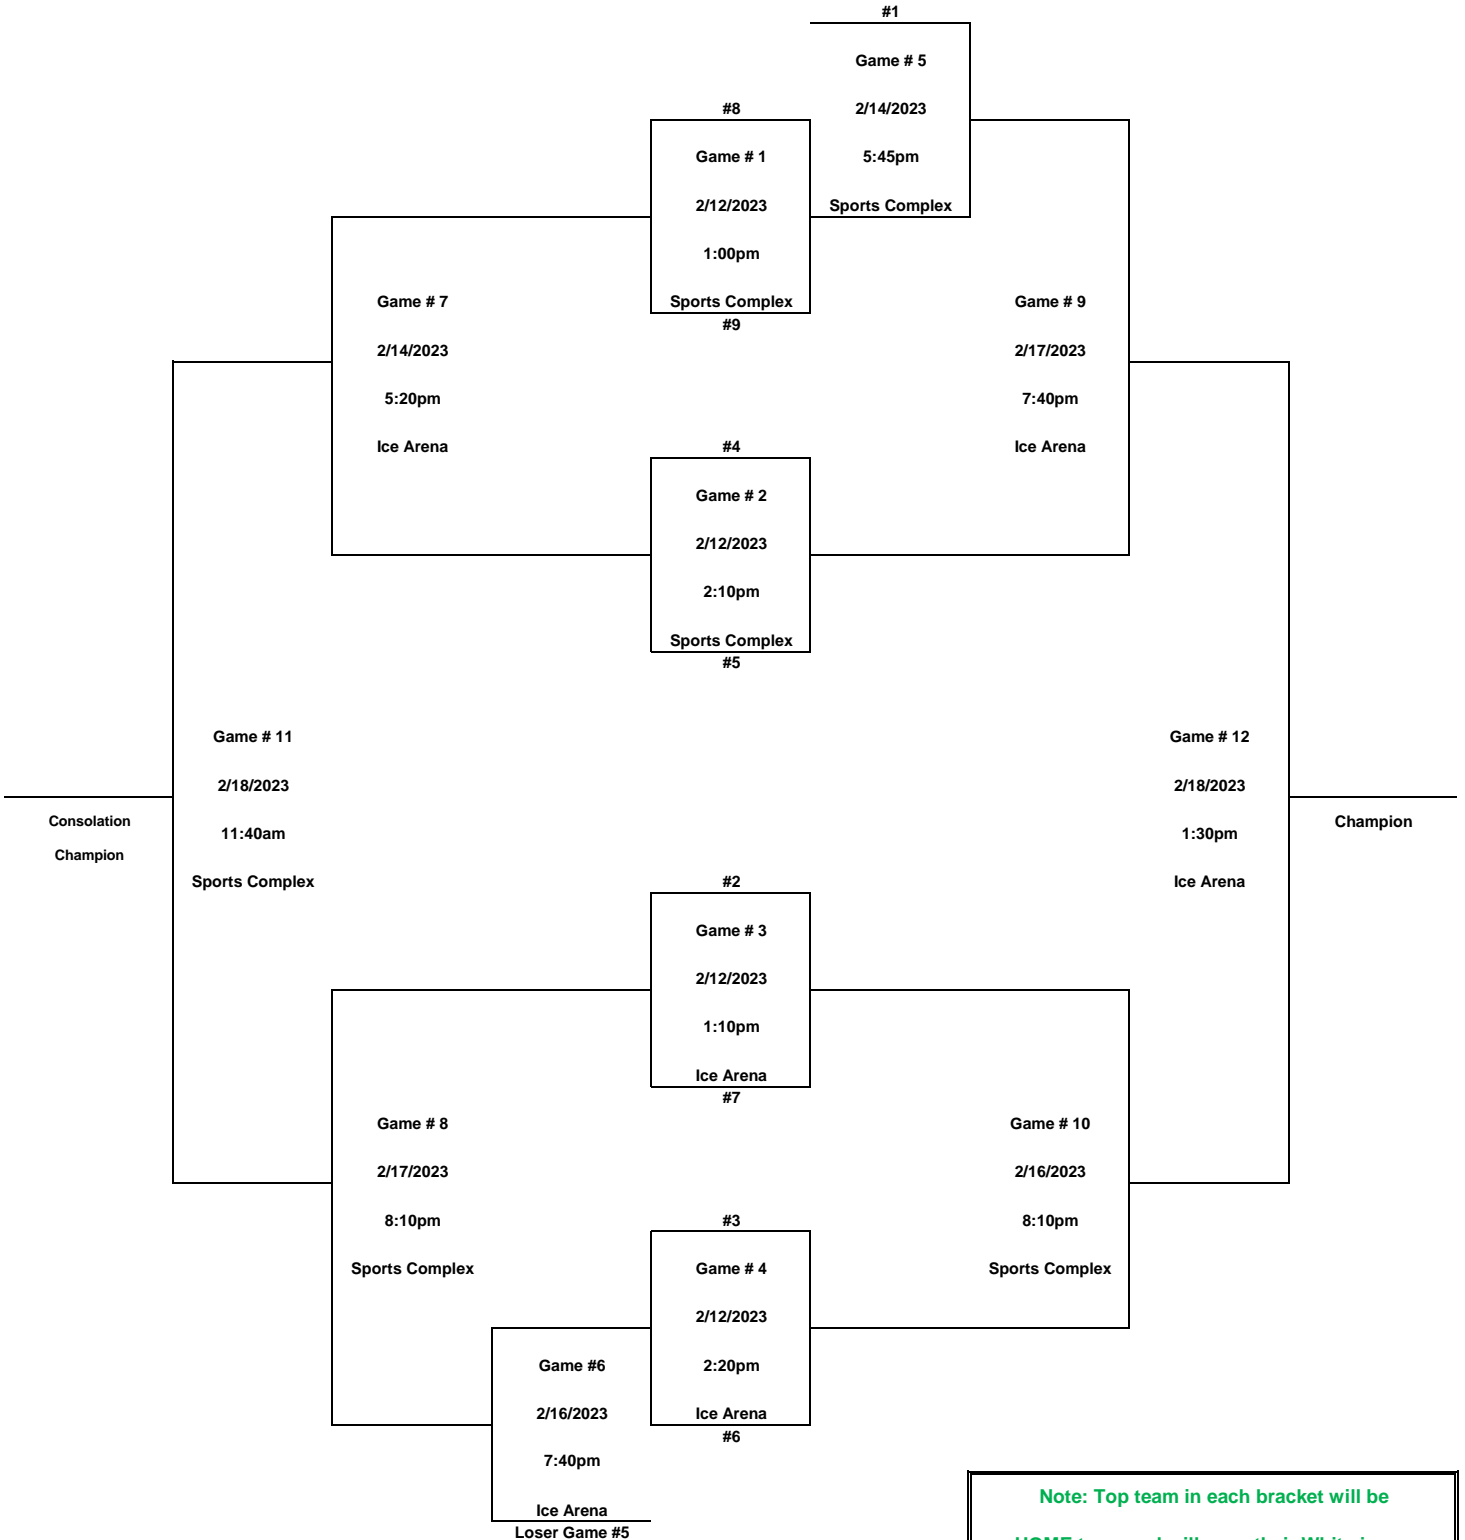

10/26/2022

POSTED

PEEWEE C 2023 DISTRICT 10 PLAYOFFS ANDOVER COMMUNITY CENTER

Note: Top team in each bracket will be HOME team and will wear their White jersey