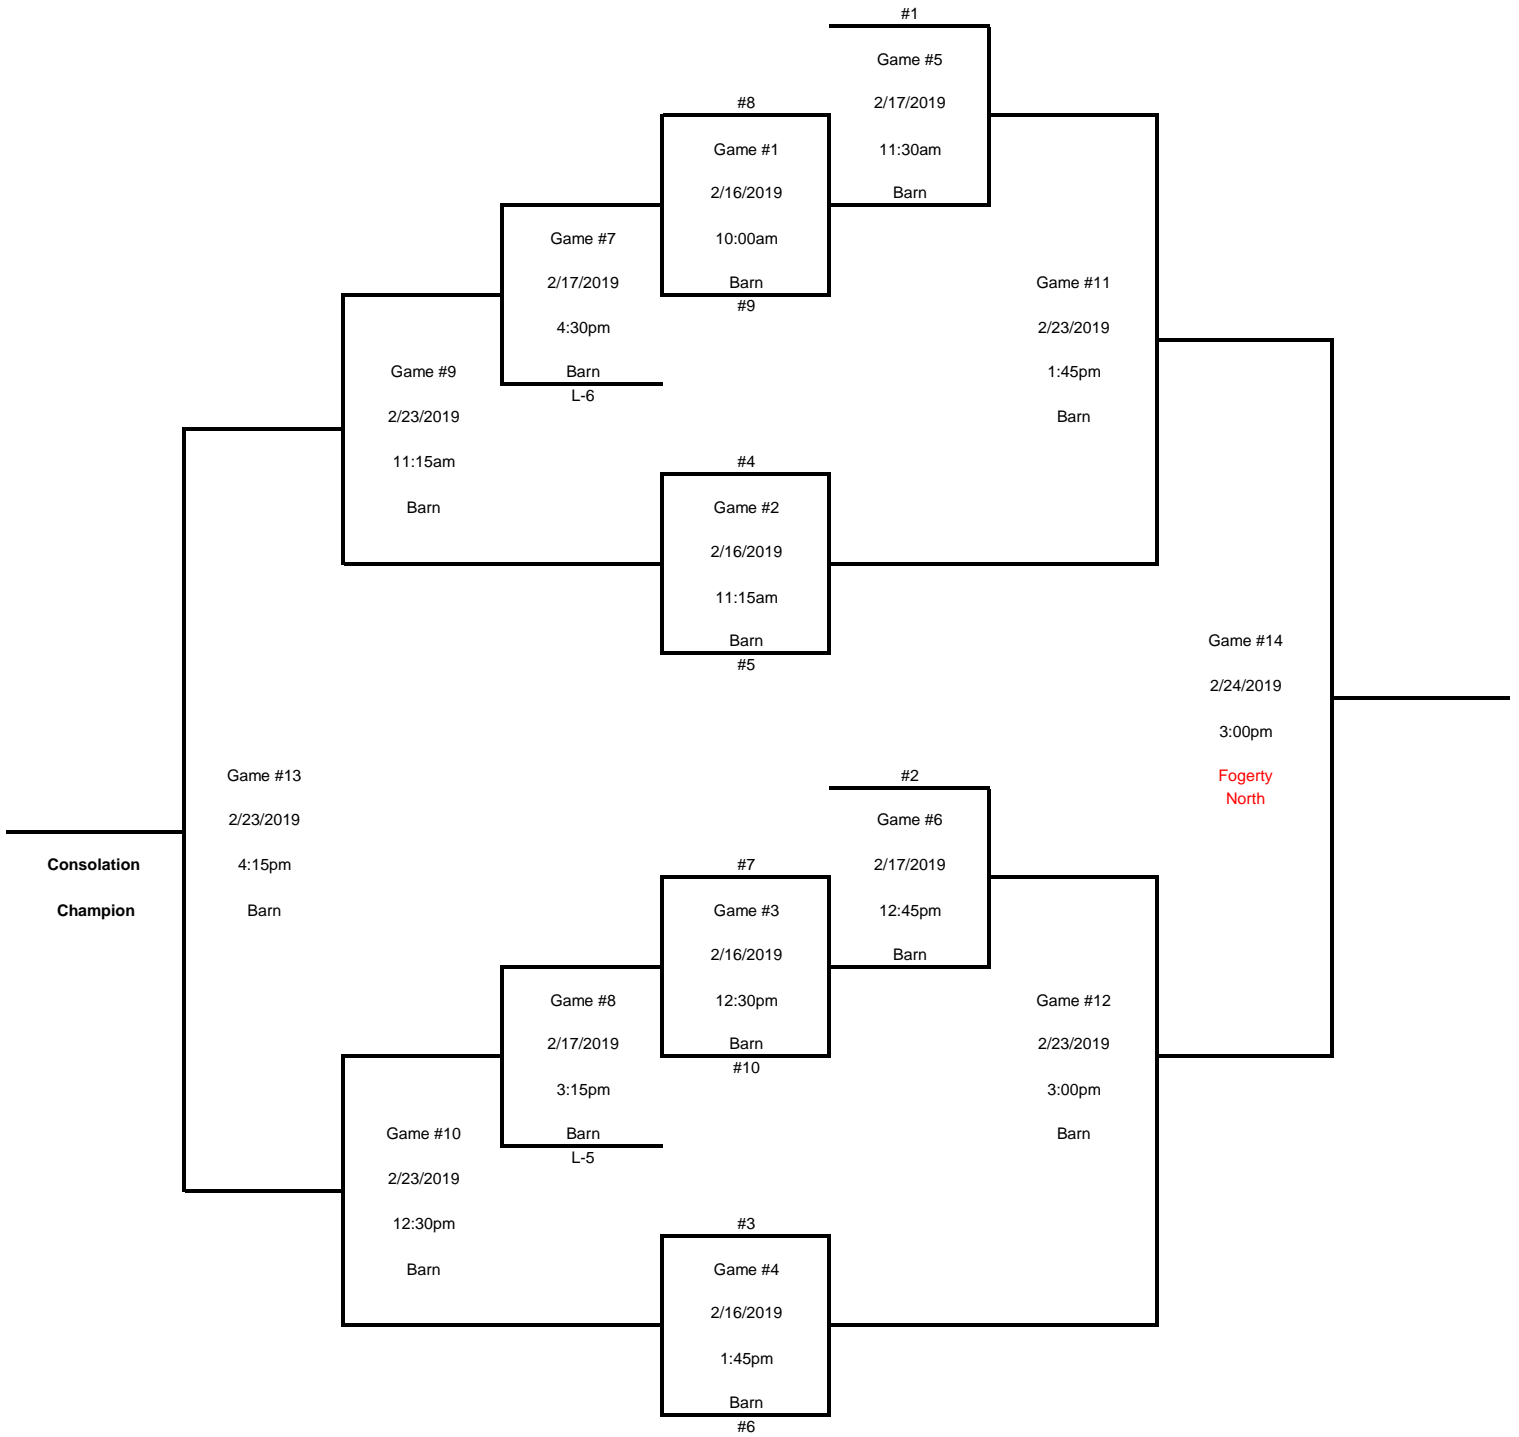

PEEWEE C
2019 DISTRICT 10 PLAYOFFS
ELK RIVER ICE ARENA

1/1/2019

Note:
 The top team in each bracket will be
 HOME team and wear their White jerseys