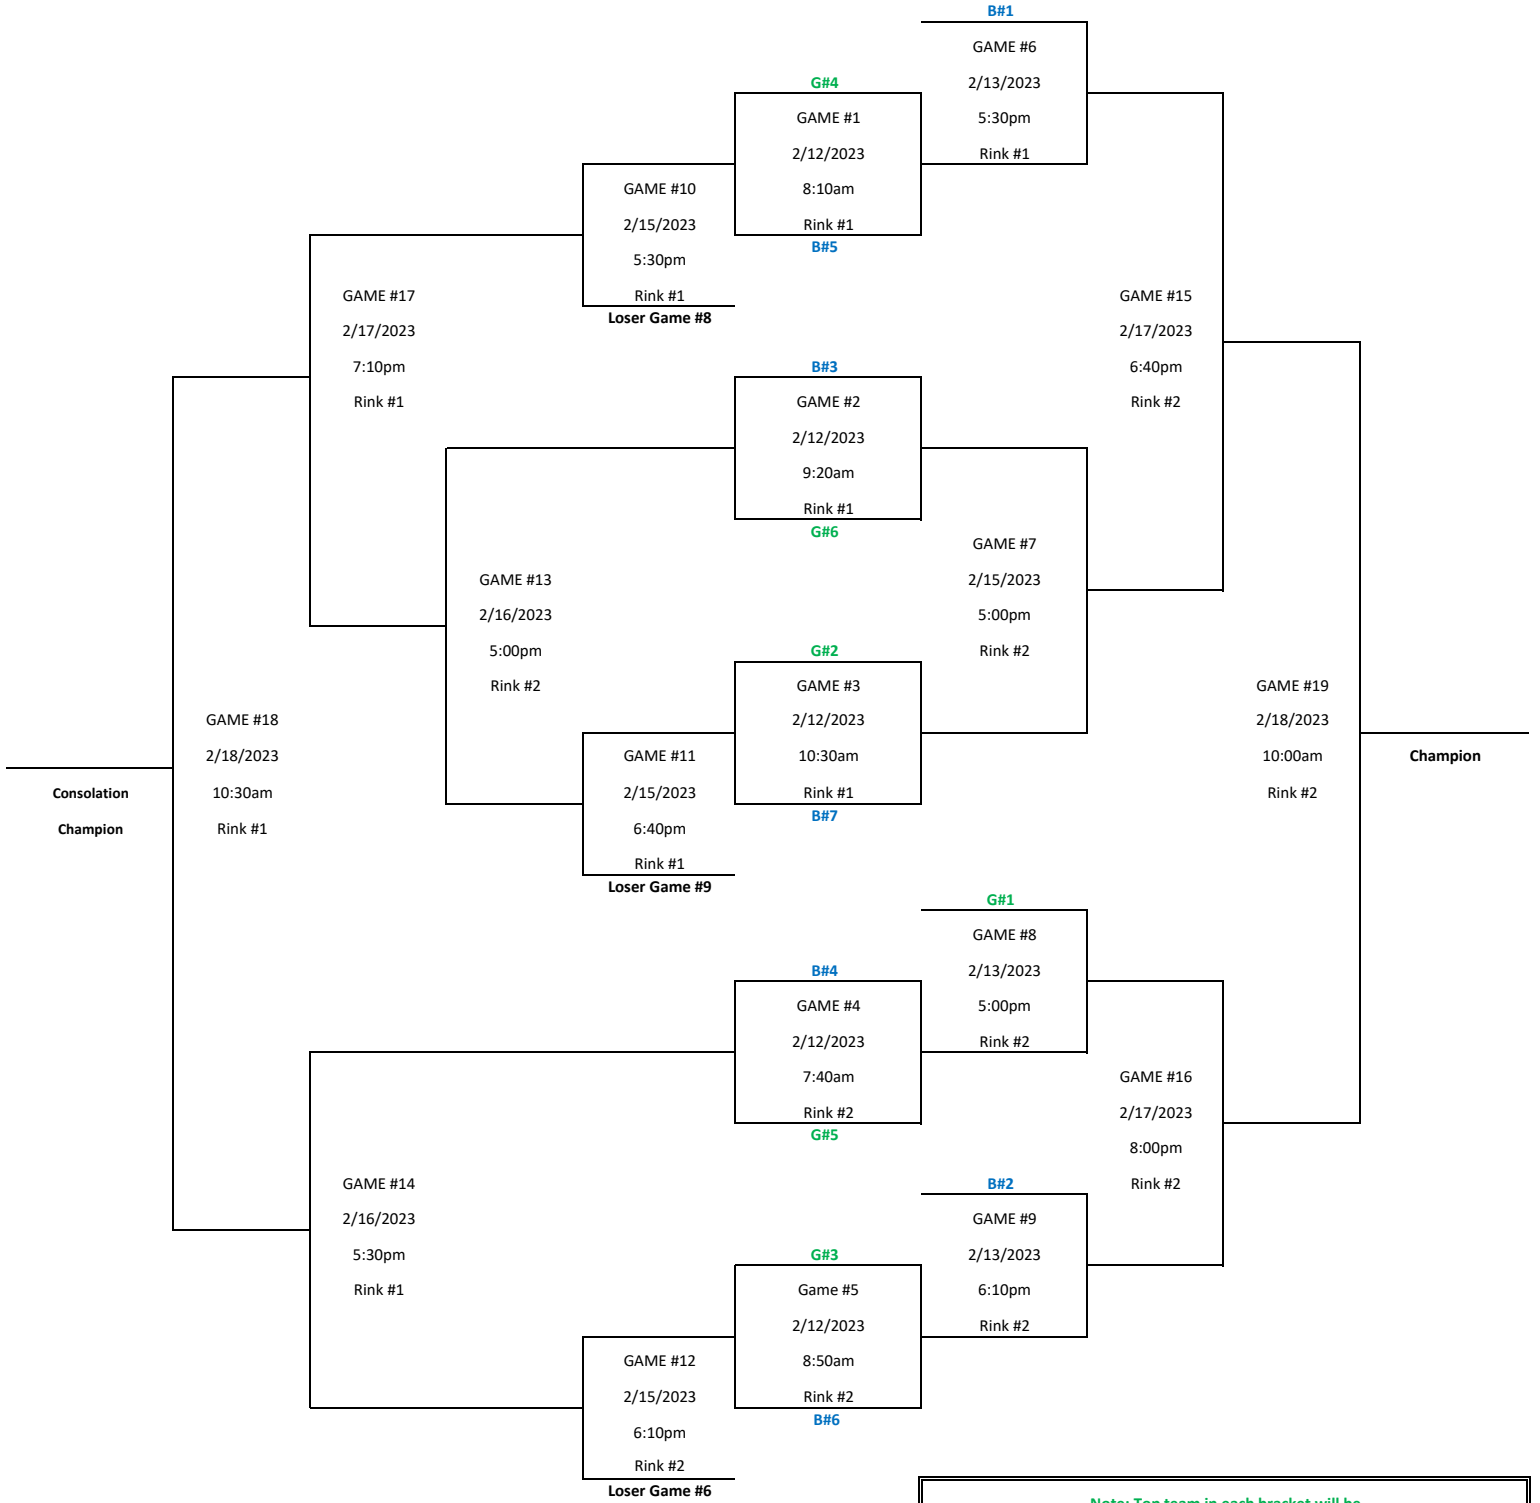

10/26/2022

POSTED

PEEWEE B2
2023 DISTRICT 10 PLAYOFFS
ANOKA ICE ARENA

Note: Top team in each bracket will be HOME team and will wear their White jersey