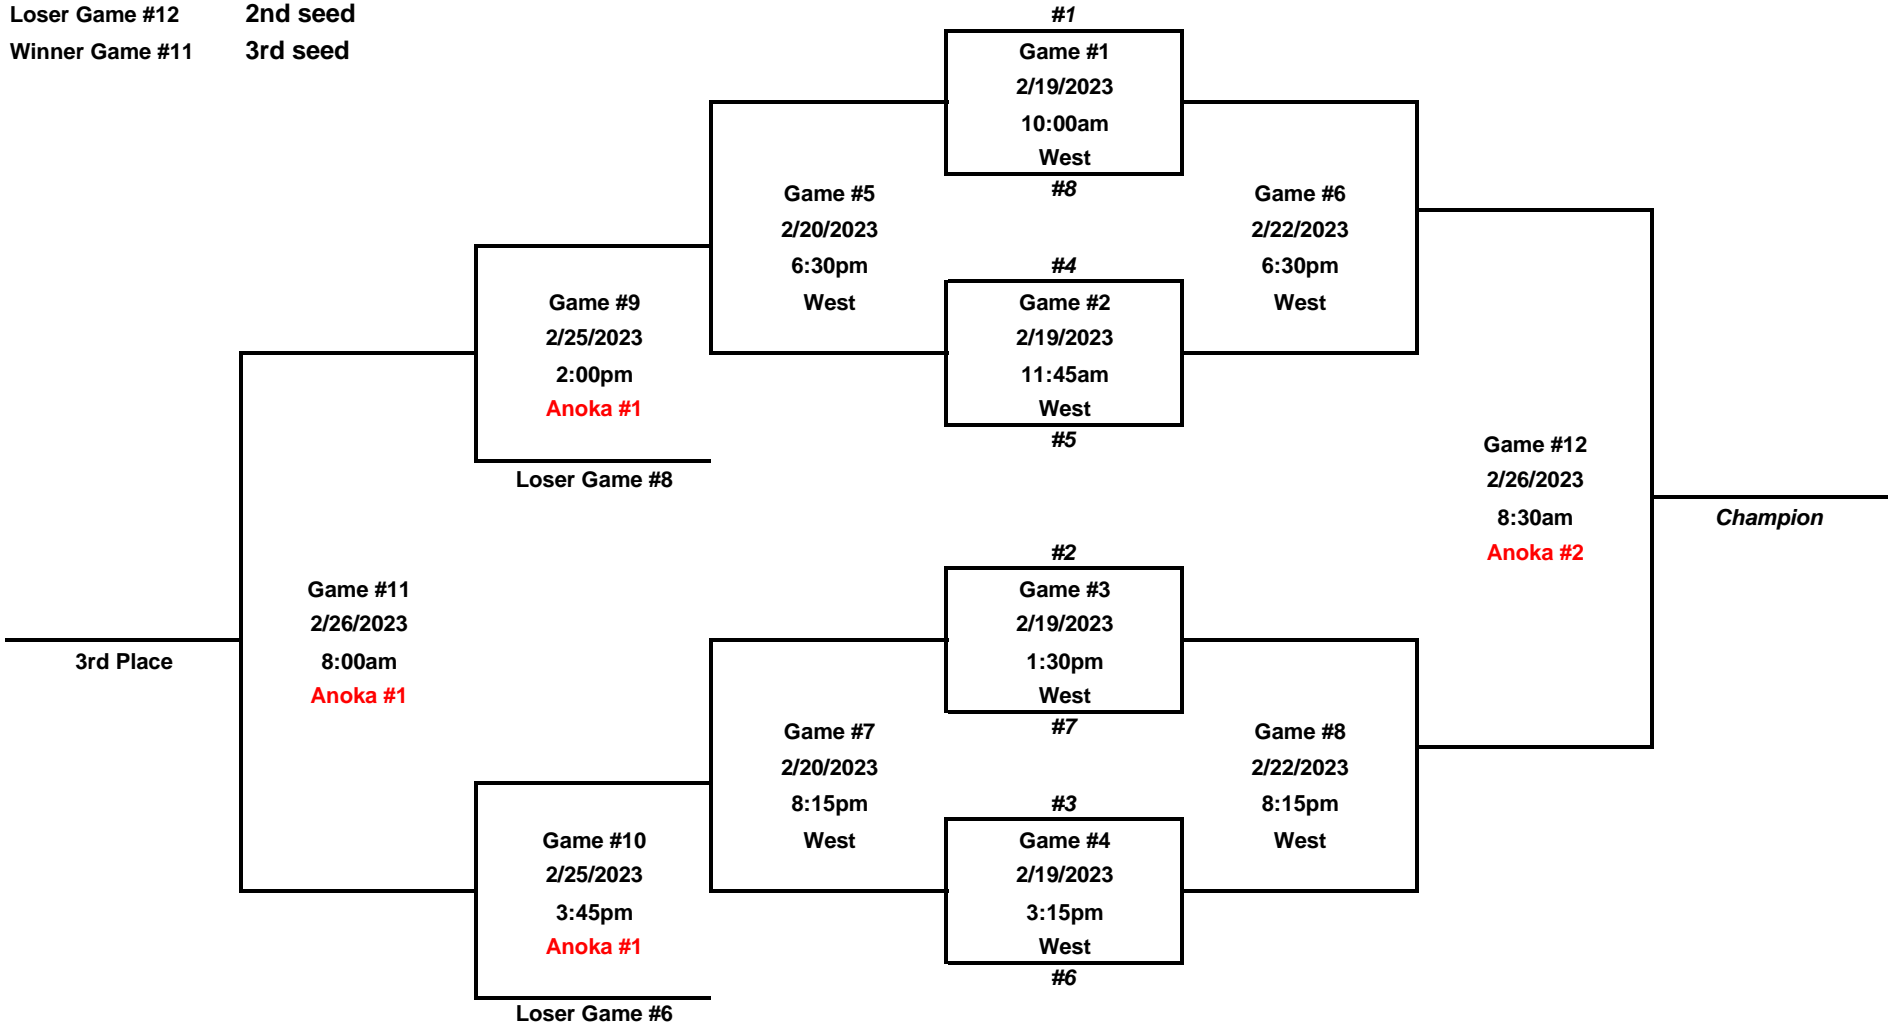

10/26/2022

POSTED

PEEWEE B1  
2023 DISTRICT 10 PLAYOFFS  
PRINCETON/ANOKA

Regions

- Winner Game #12 1st seed
- Loser Game #12 2nd seed
- Winner Game #11 3rd seed

Note:  
Top team in each bracket will be the HOME team and wear their white jerseys