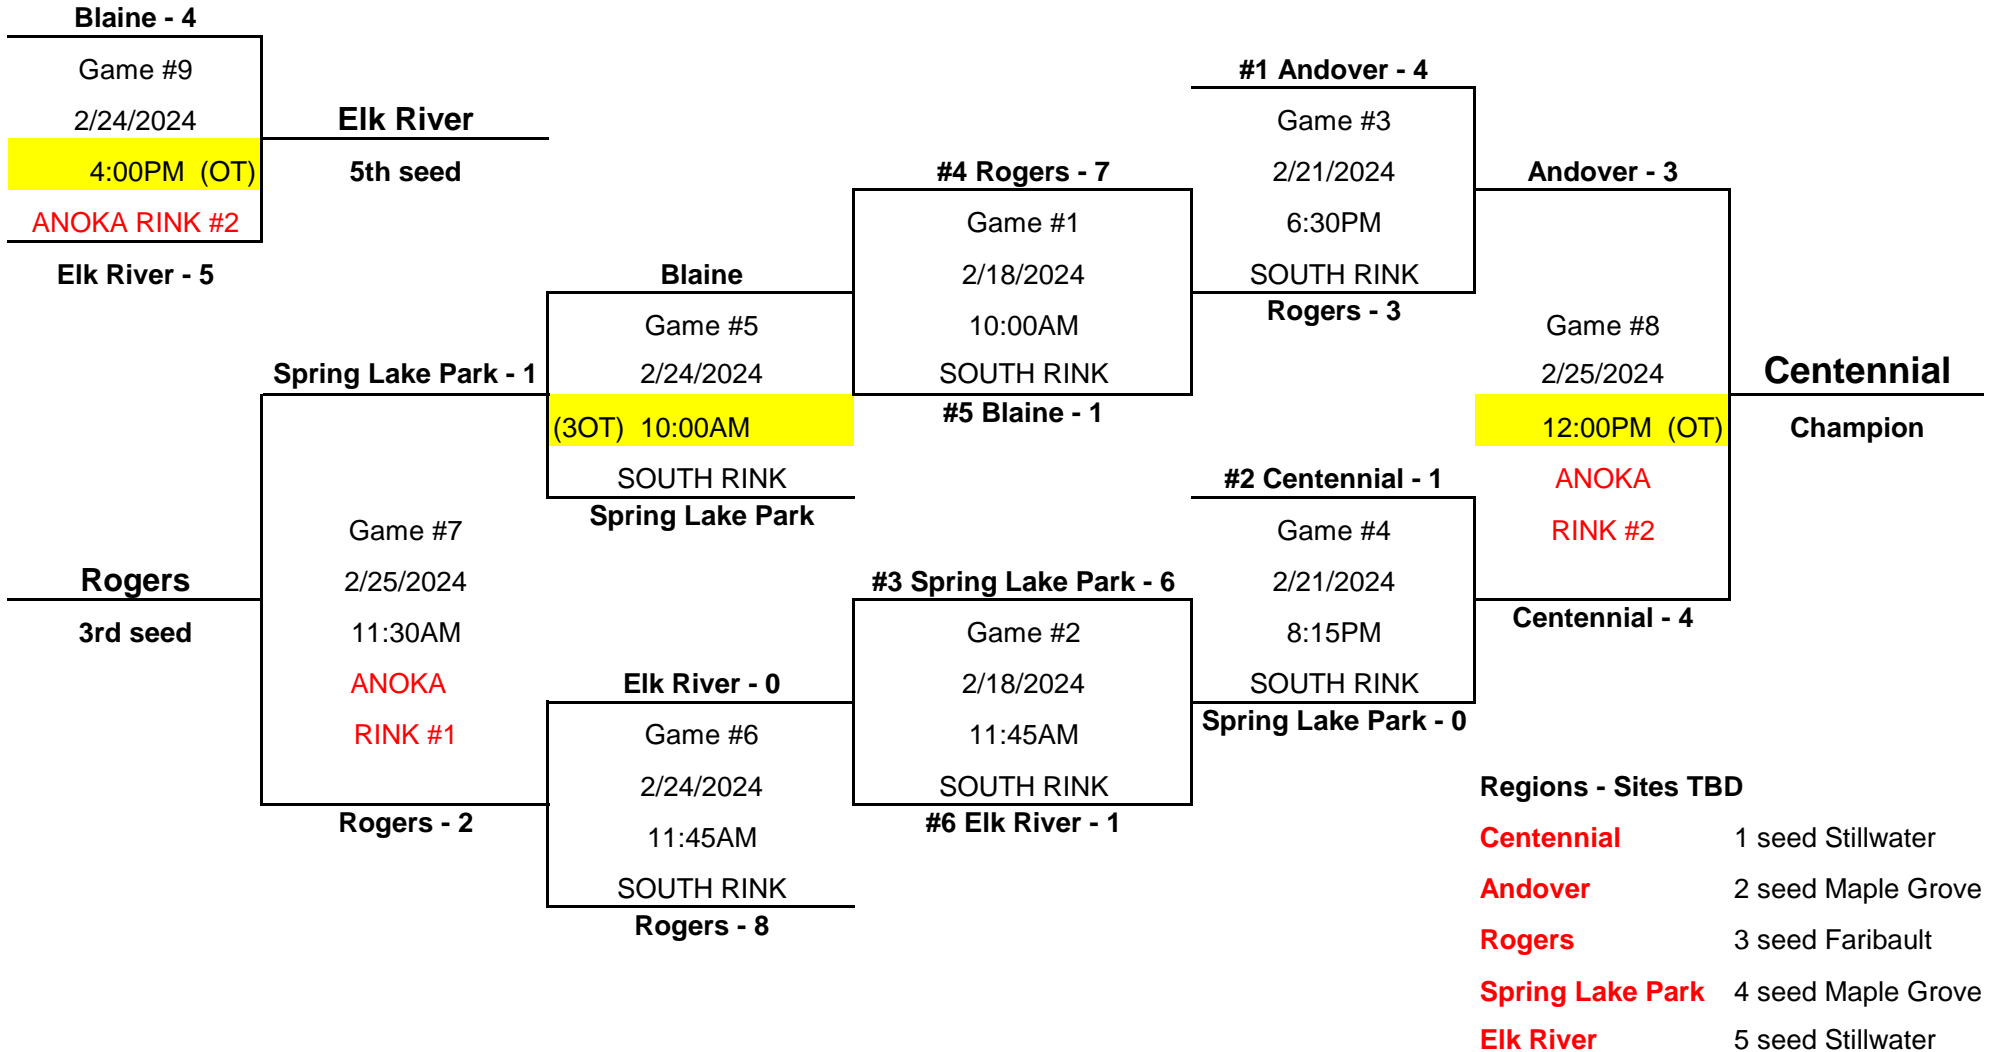

FINAL

**PEEWEE AA
2024 DISTRICT 10 PLAYOFFS
FOGERTY ICE ARENA**

Note: Top team in each bracket will be HOME team and will wear their White jerseys