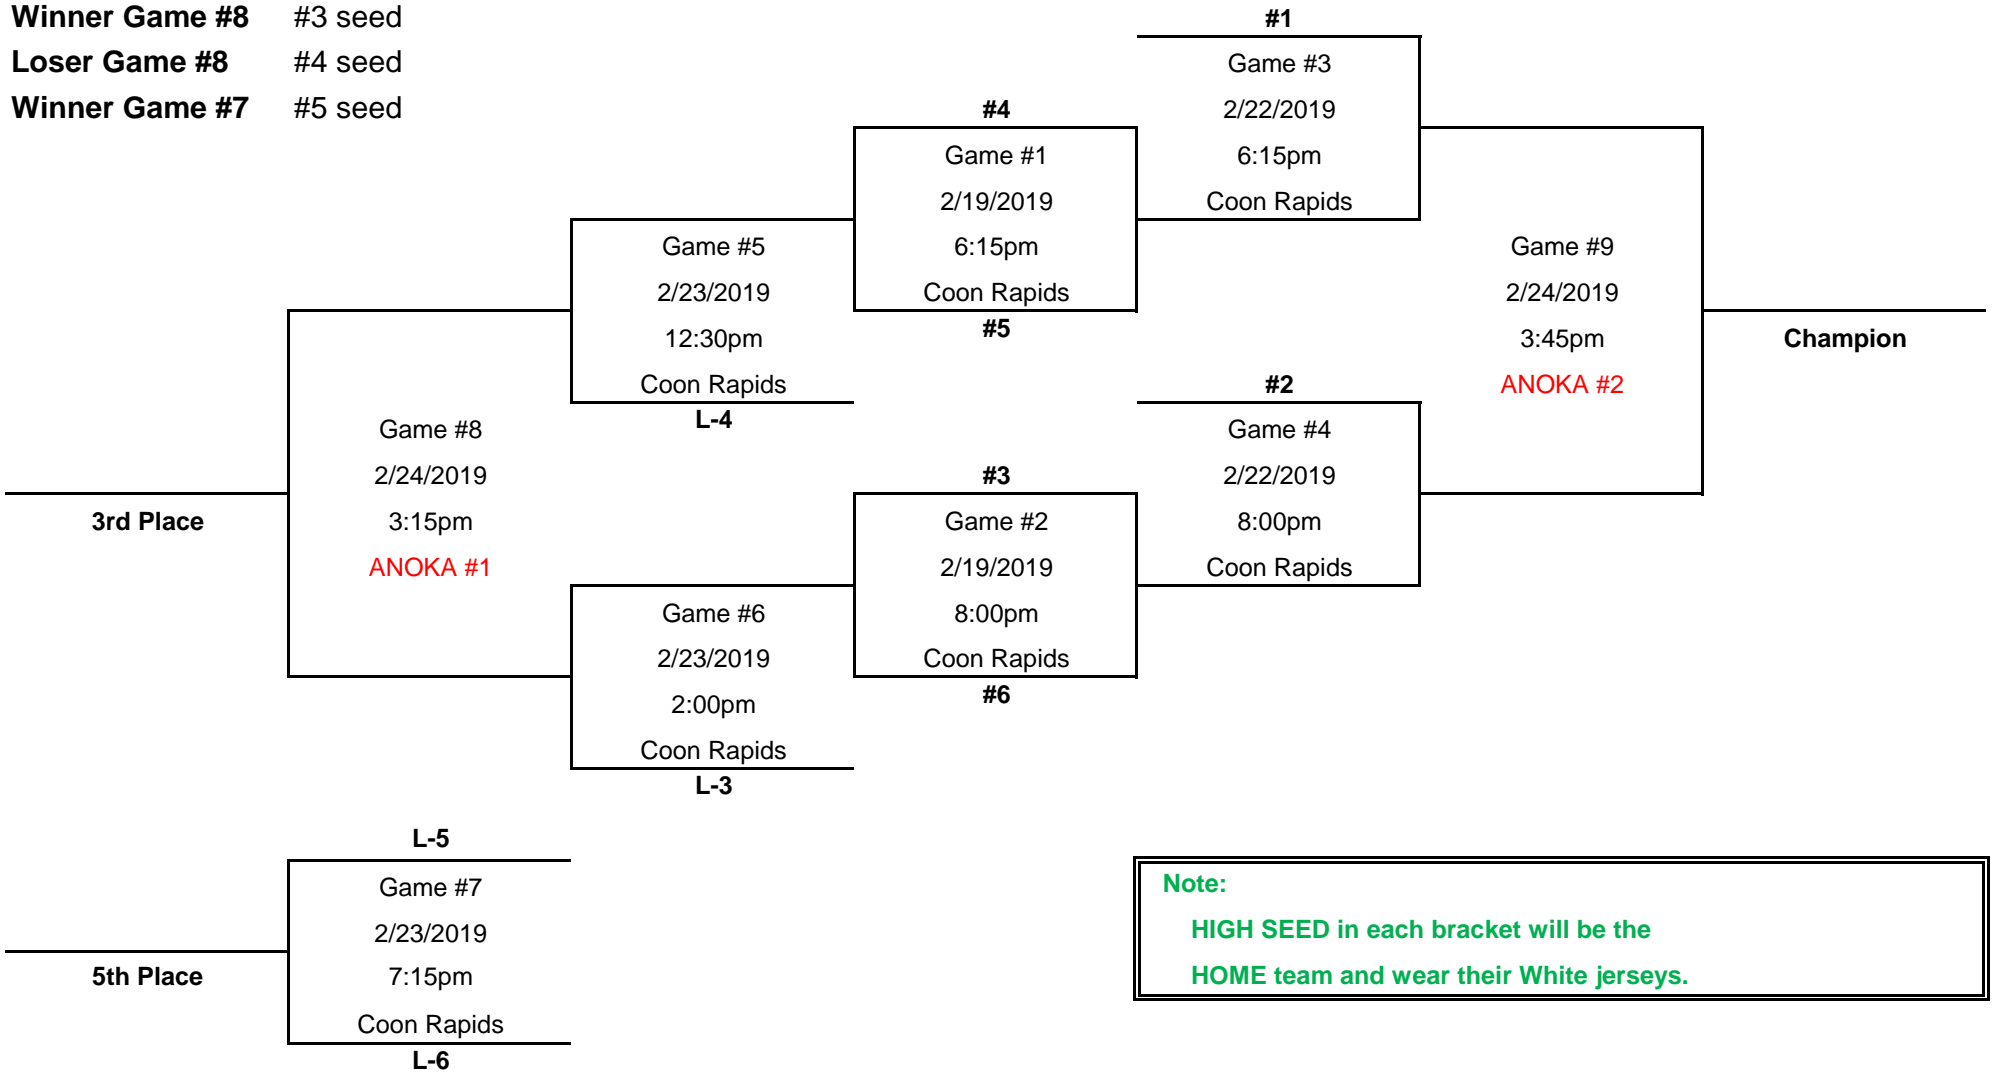

1/14/2019

PEEWEE AA
2019 DISTRICT 10 PLAYOFFS
COON RAPIDS ICE CENTER

- Winner Game #9 #1 seed
- Loser Game #9 #2 seed
- Winner Game #8 #3 seed
- Loser Game #8 #4 seed
- Winner Game #7 #5 seed

Note:
HIGH SEED in each bracket will be the HOME team and wear their White jerseys.