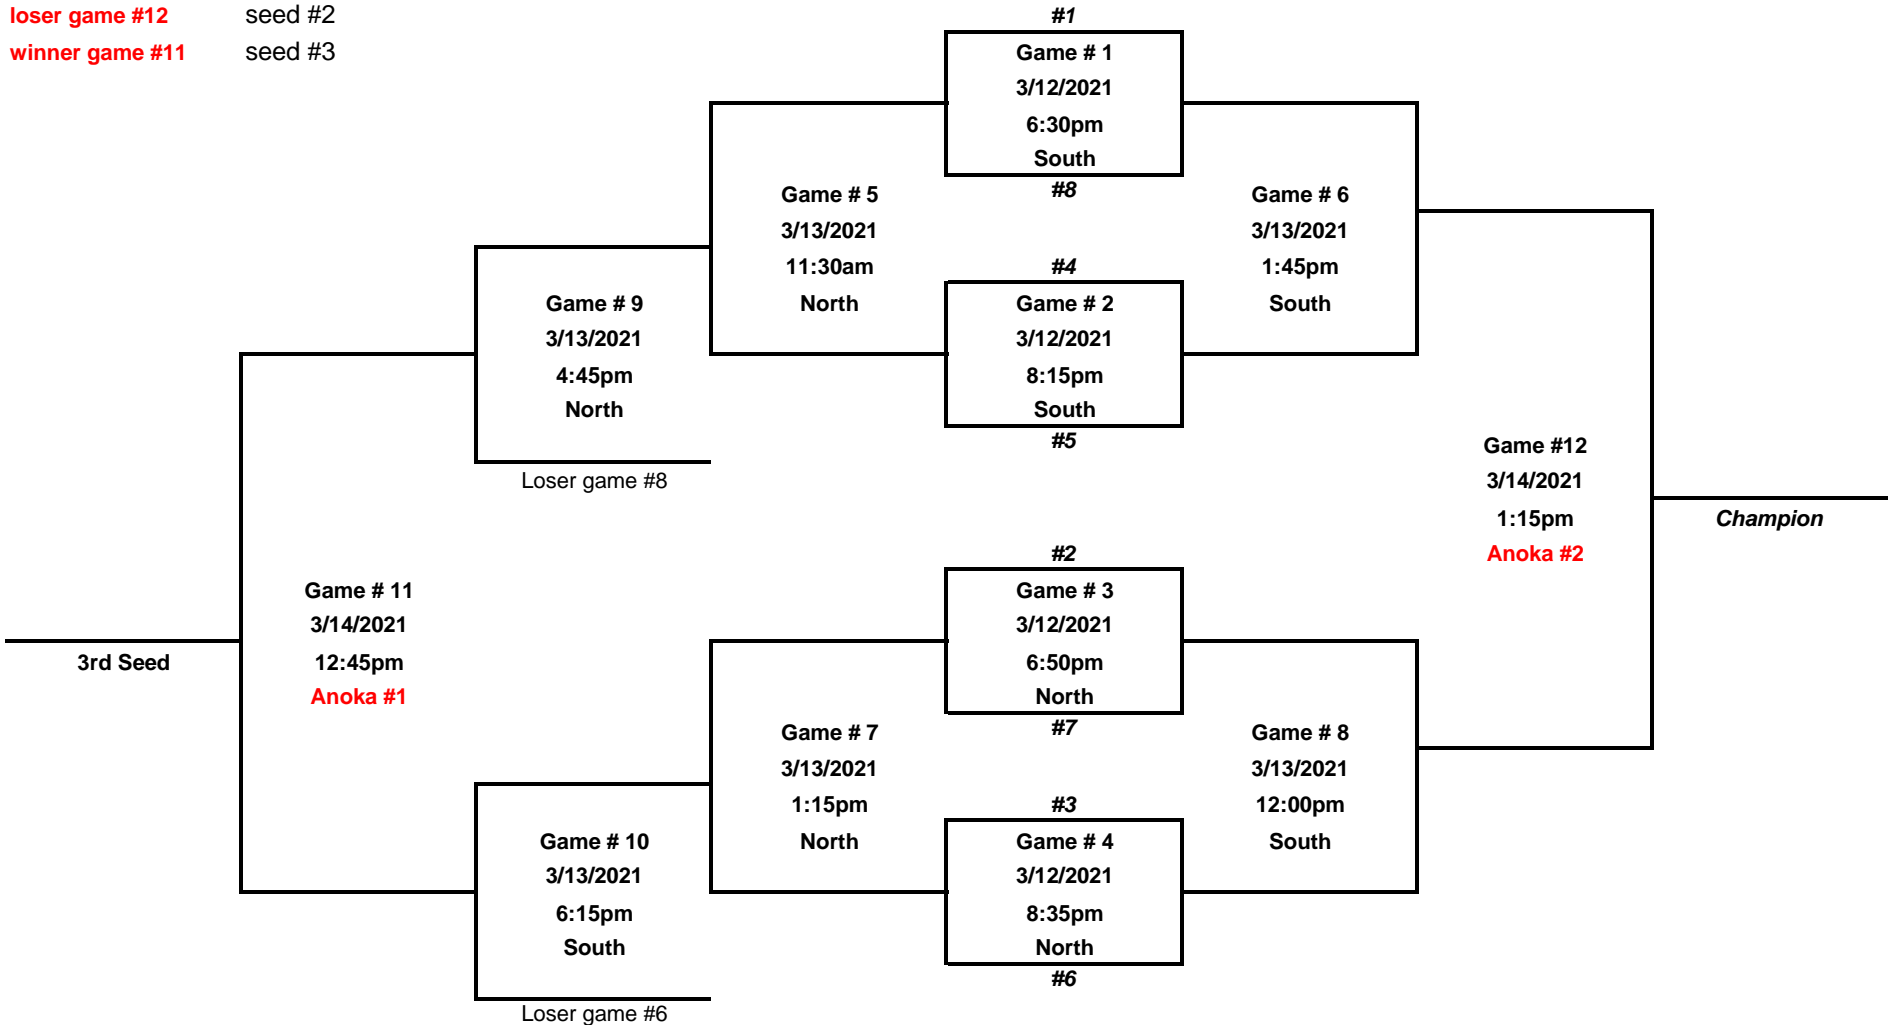

UPDATED
1/22/2021

REGIONS

D-10 (EAST) ANOKA ICE ARENA

- winner game #12** seed #1
- loser game #12** seed #2
- winner game #11** seed #3

PEEWEE A
2021 DISTRICT 10 PLAYOFFS
FOGERTY ICE ARENA

Note:
HIGH SEED in each bracket will be the HOME team and wear their white jerseys