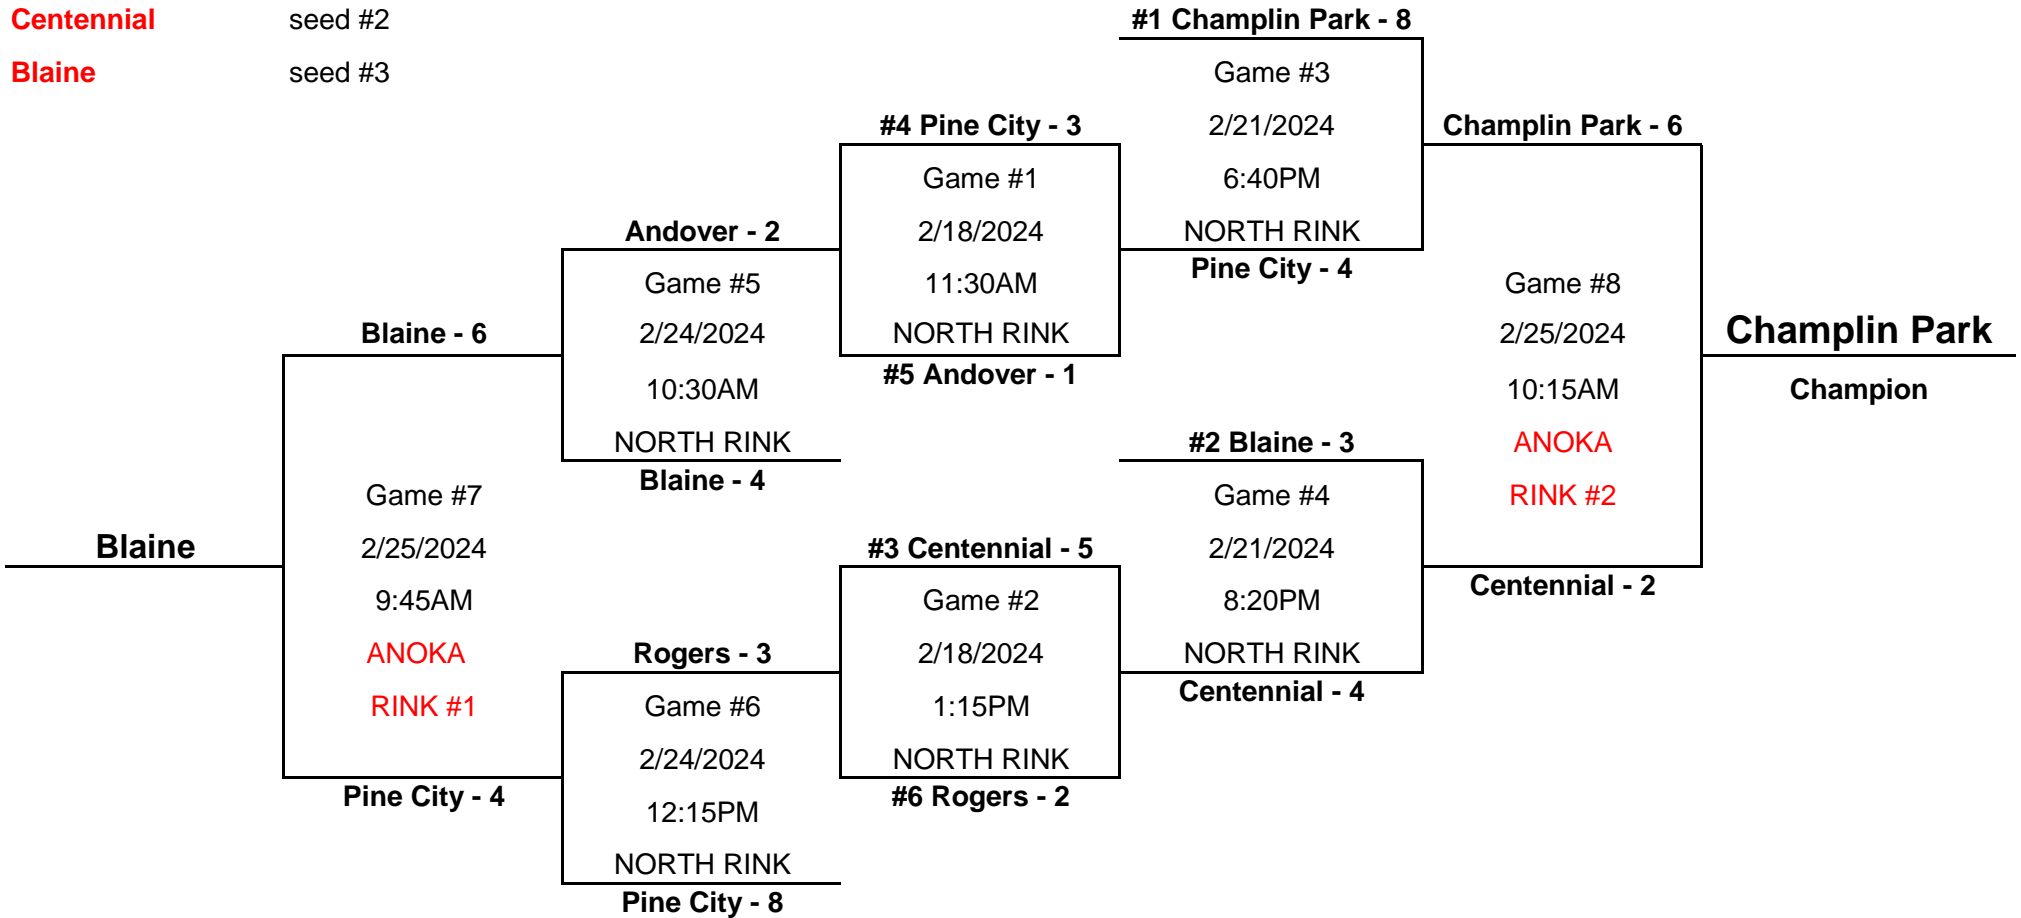

**FINAL**

**PEEWEE A  
2024 DISTRICT 10 PLAYOFFS  
FOGERTY ICE ARENA**

Regions - District 2 (Forest Lake)

- Champlin Park** seed #1
- Centennial** seed #2
- Blaine** seed #3

**Note: Top team in each bracket will be HOME team and will wear their White jerseys**