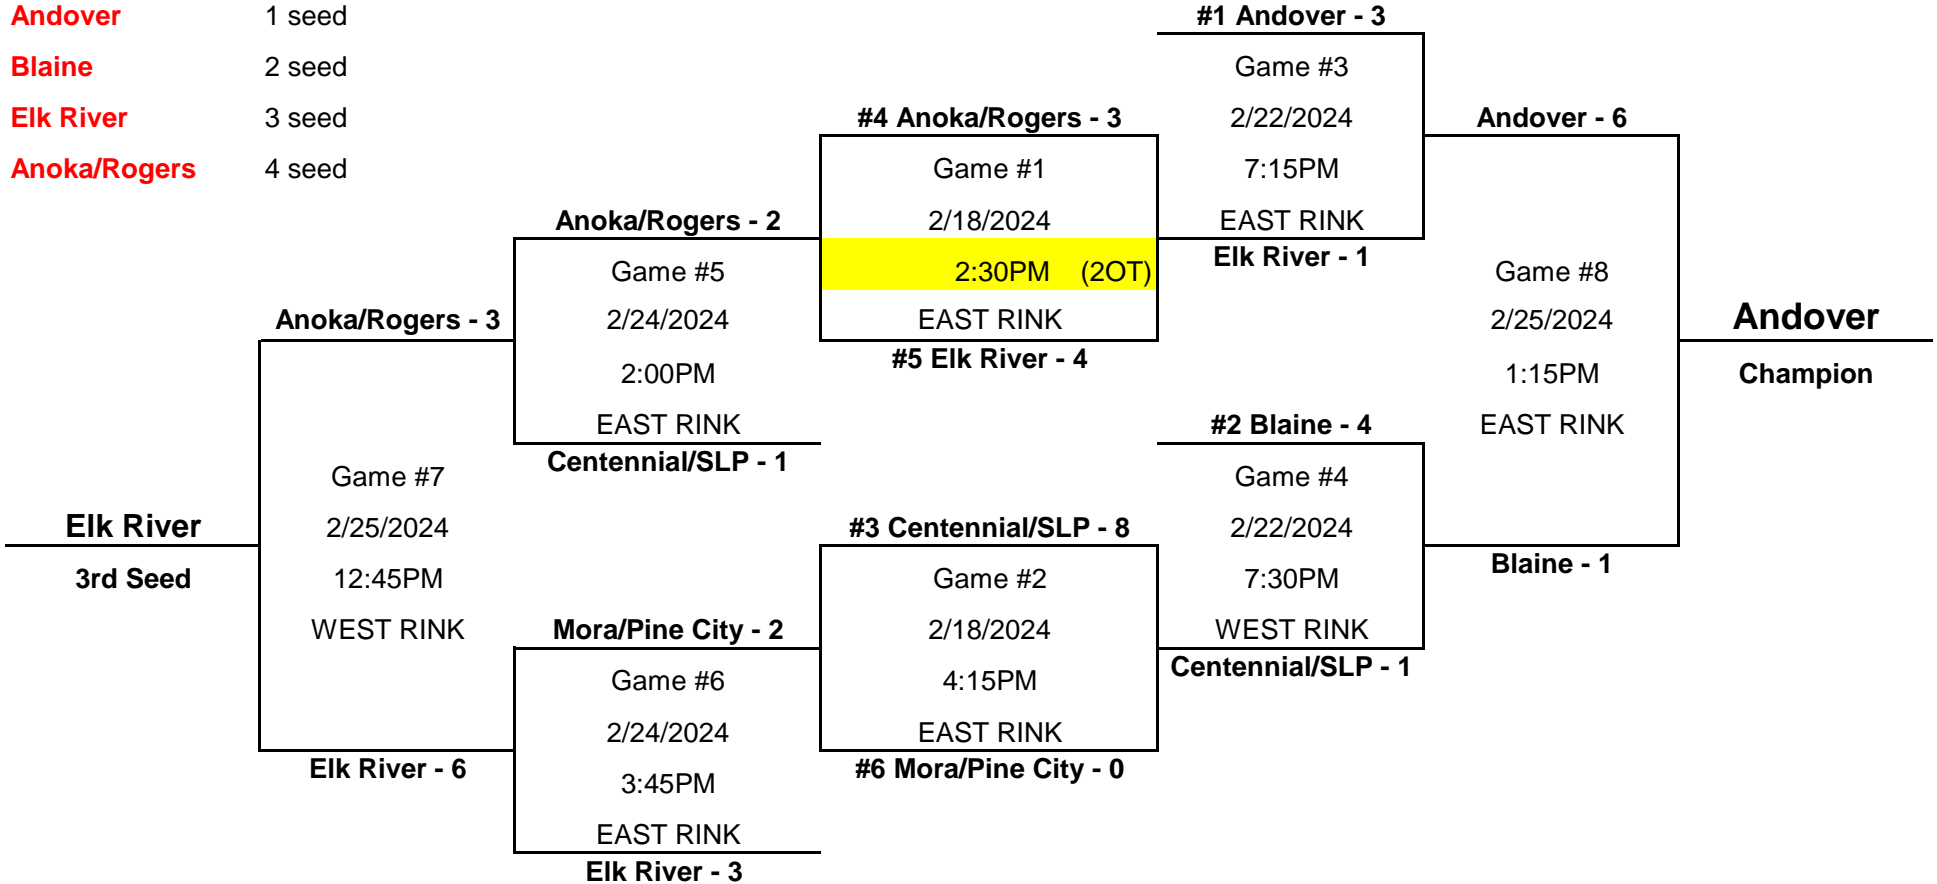

**FINAL**

**GIRLS 15A  
2024 DISTRICT 10 PLAYOFFS  
PRINCETON ICE ARENA**

Olympic Region - District 11 (Duluth)

- Andover** 1 seed
- Blaine** 2 seed
- Elk River** 3 seed
- Anoka/Rogers** 4 seed

Note: Top team in each bracket will be HOME team and will wear their White jerseys