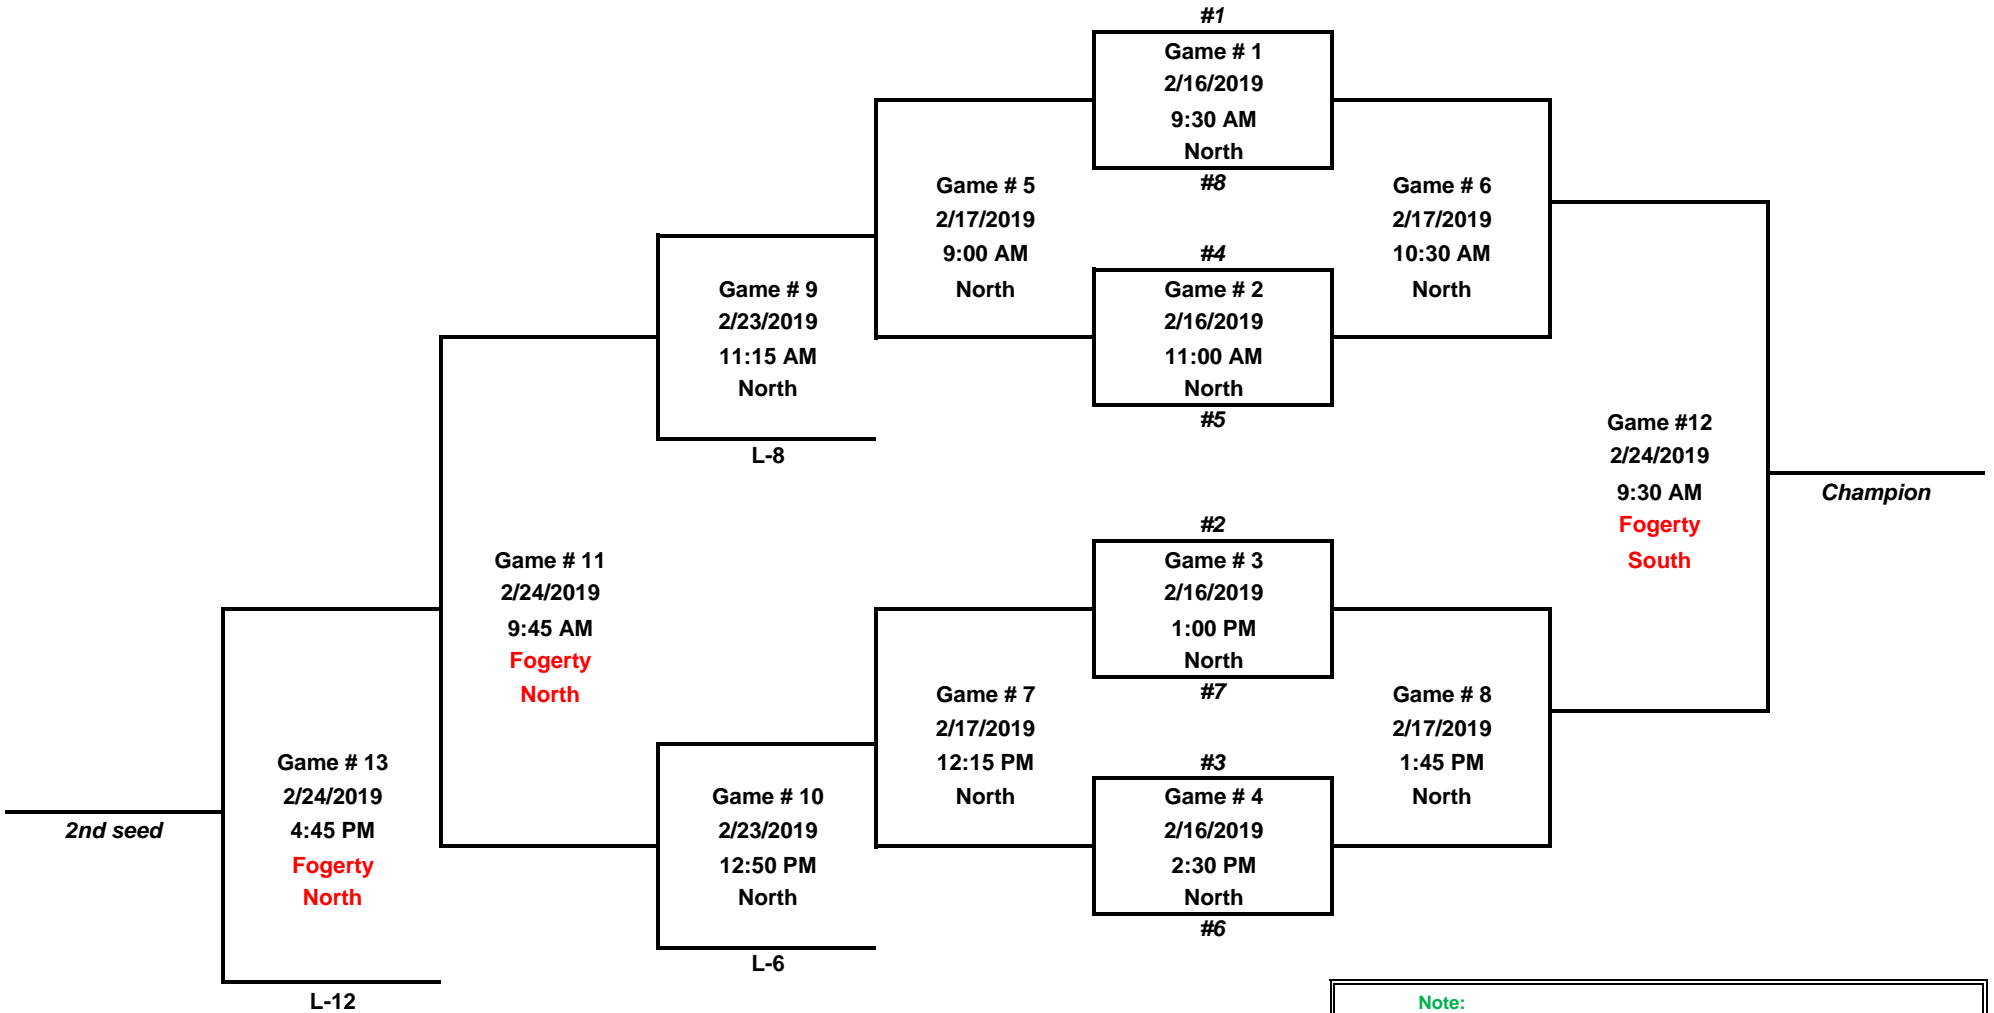

1/1/2019

Regions
Winner Gm #12
Winner Gm #13

Shakopee D-6
#1 seed
#2 seed

GIRLS 12B
2019 DISTRICT 10 PLAYOFFS
FOGERTY ICE ARENA

Note:
Top team in each bracket will be the HOME team and wear their white jerseys