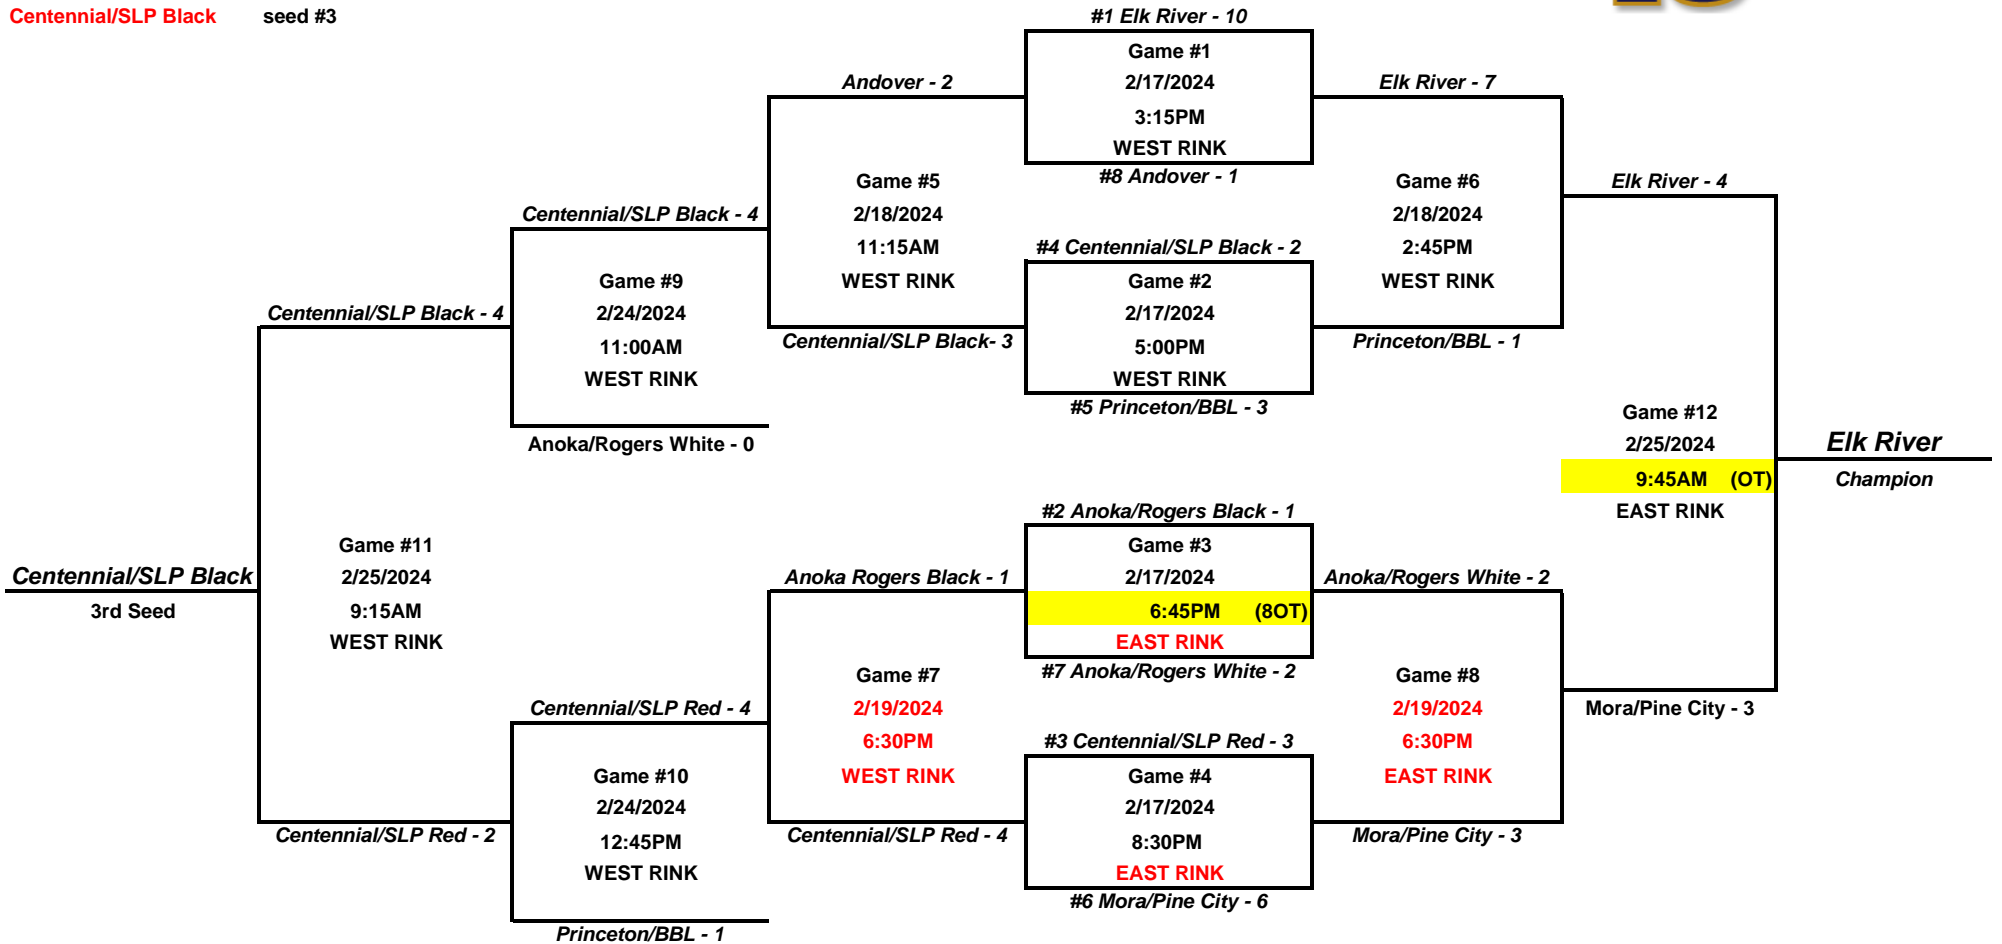

FINAL

GIRLS 12B

2024 DISTRICT 10 PLAYOFFS

PRINCETON ICE ARENA

REGIONS - District 10 (Princeton)

- Elk River seed #1
- Mora/Pine City seed #2
- Centennial/SLP Black seed #3

Note:
Top team in each bracket will be the HOME team and wear their white jerseys