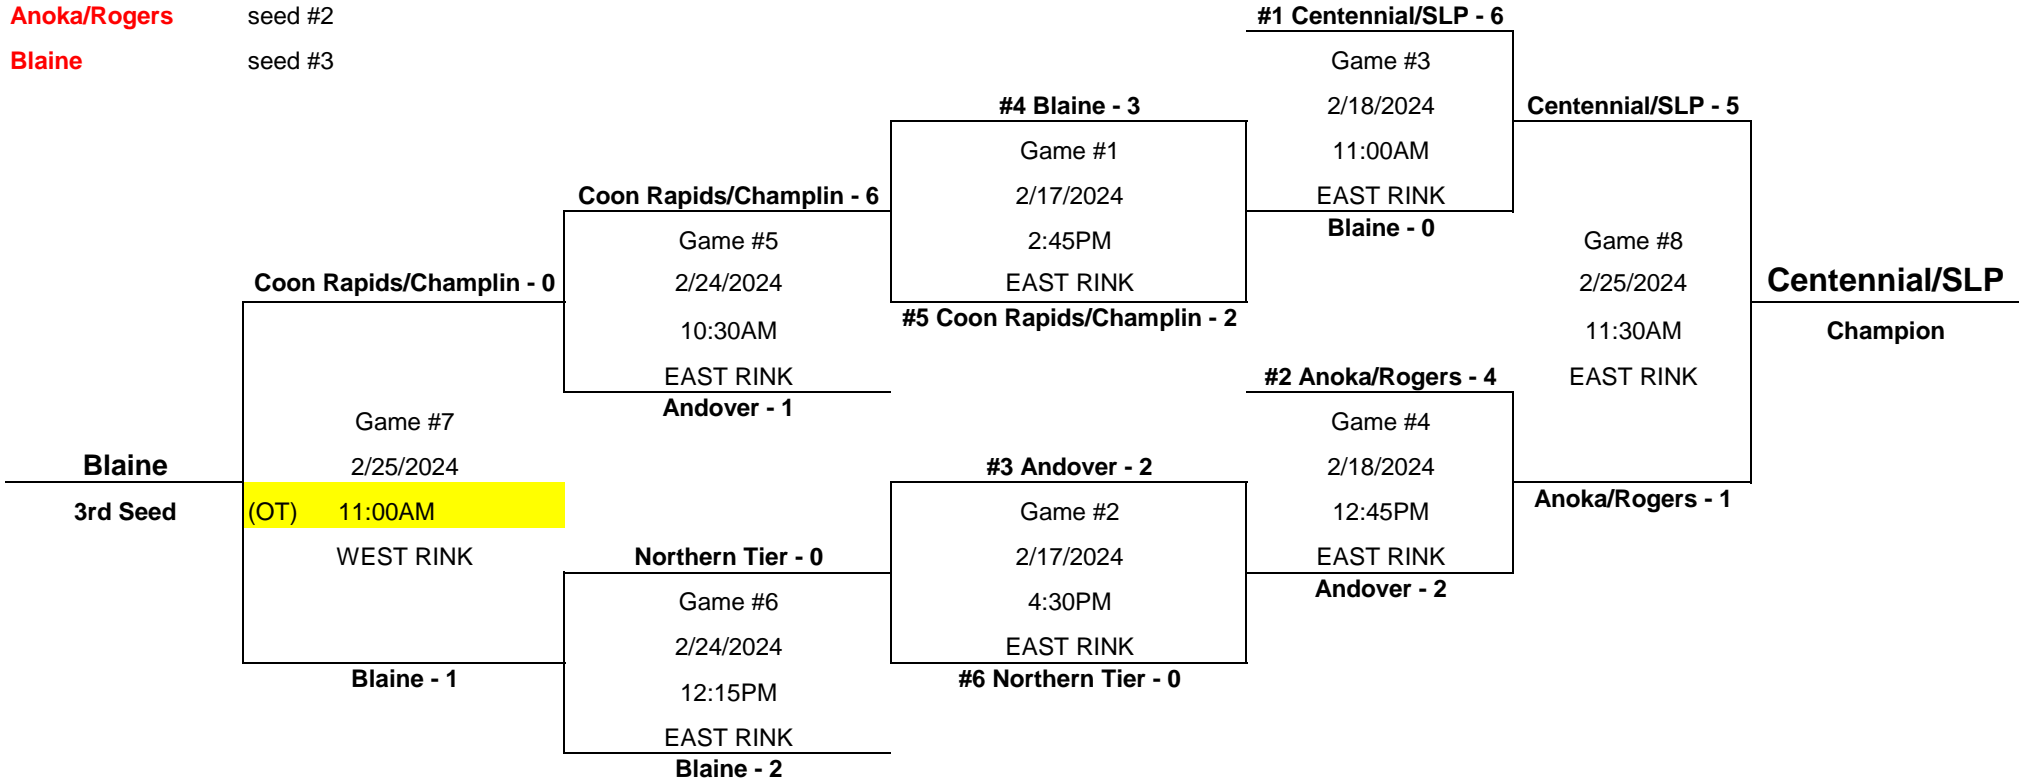

FINAL

**GIRLS 12A
2024 DISTRICT 10 PLAYOFFS
PRINCETON ICE ARENA**

Regions - District 1 (Richfield)

- Centennial/SLP** seed #1
- Anoka/Rogers** seed #2
- Blaine** seed #3

Note: Top team in each bracket will be HOME team and will wear their White jerseys