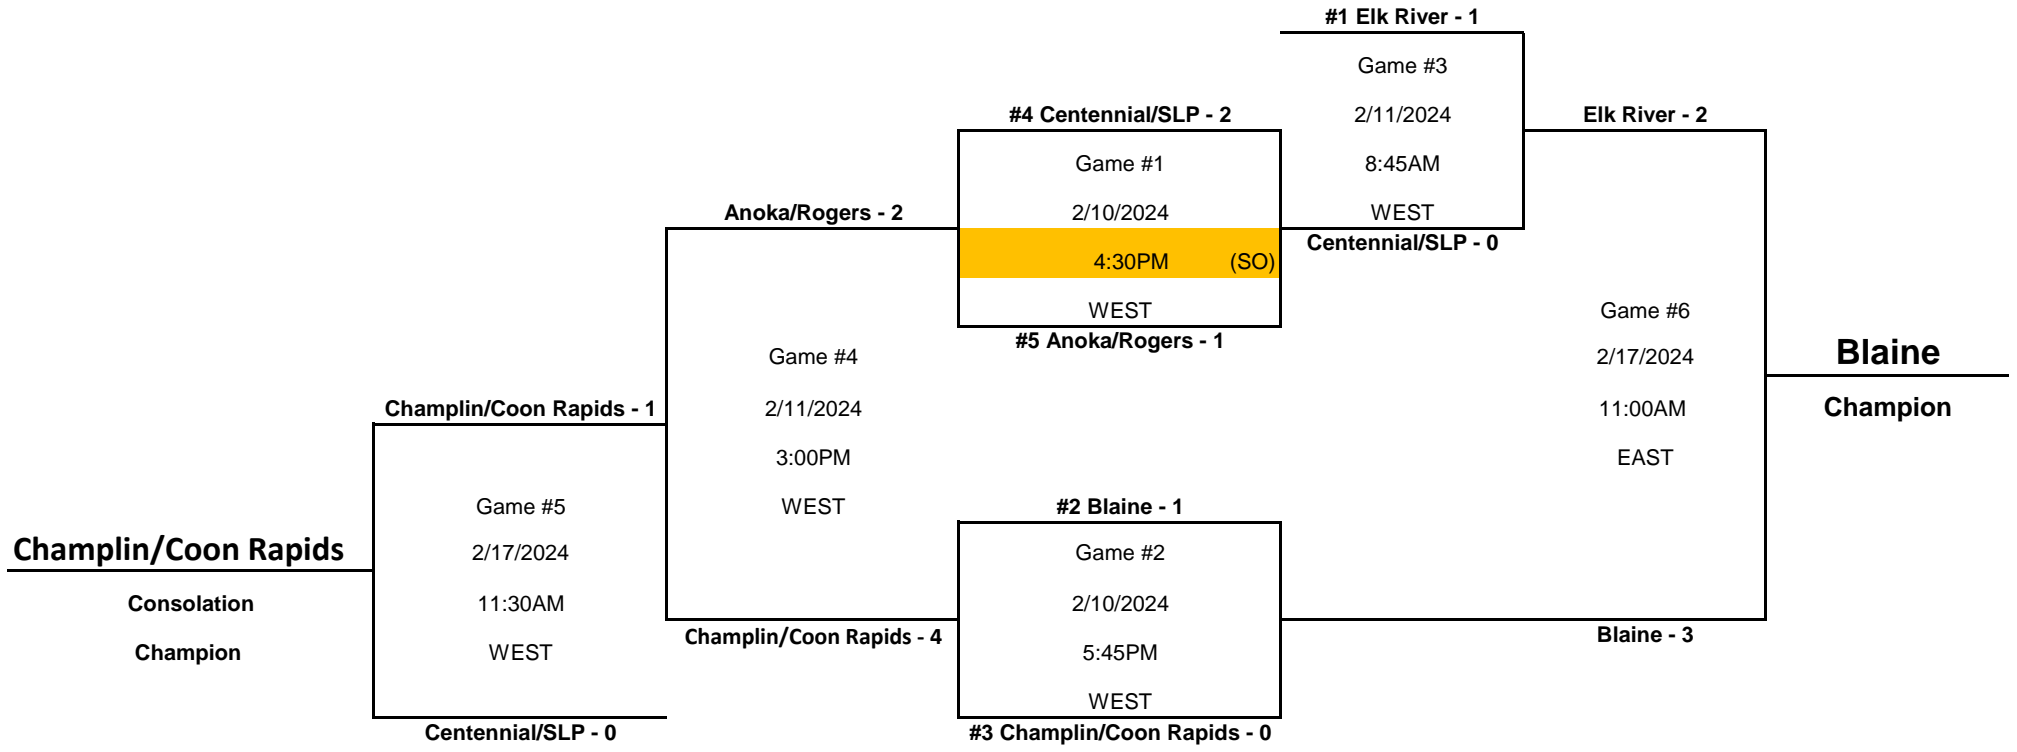

FINAL

**GIRLS 10B2
2024 DISTRICT 10 PLAYOFFS
PRINCETON ICE ARENA**

Note: Top team in each bracket will be HOME team and will wear their White jerseys