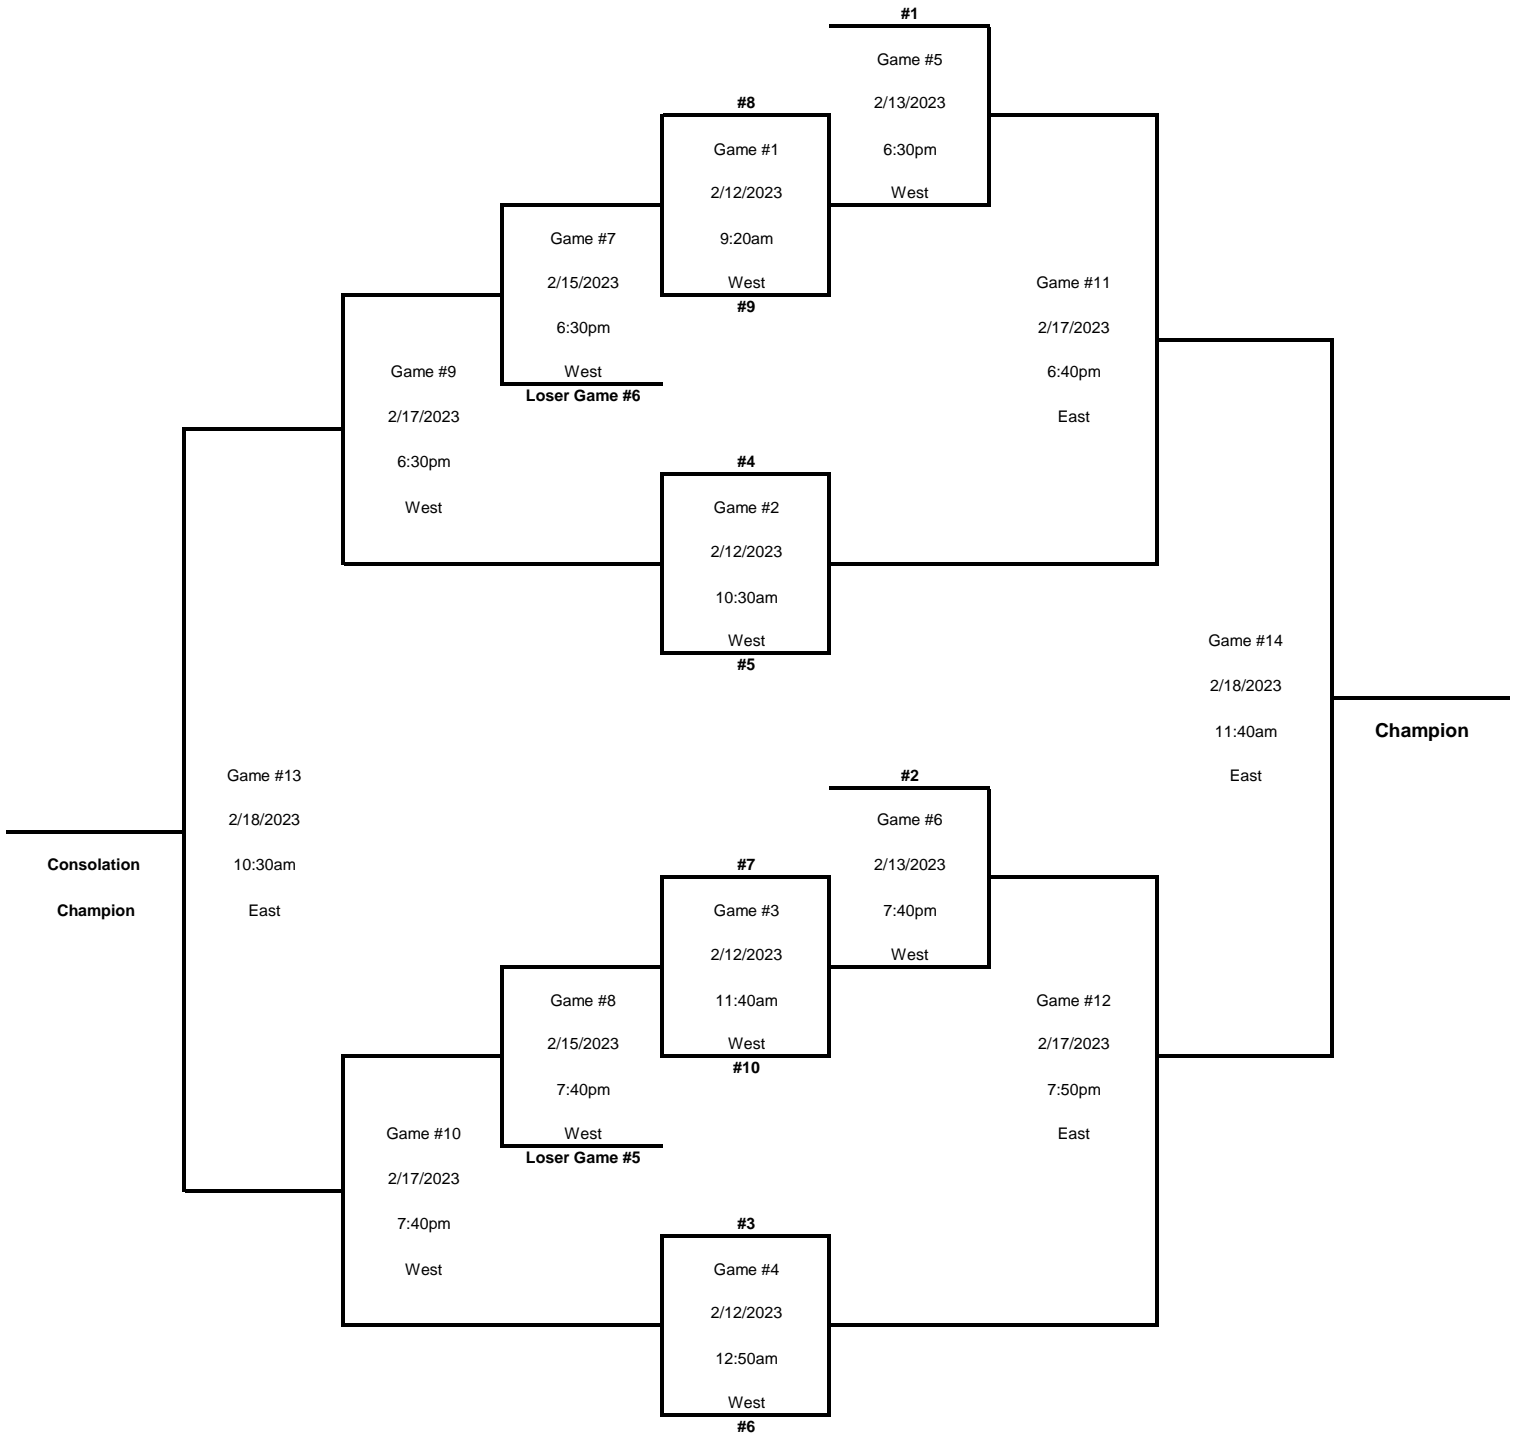

# GIRLS 10B1 2023 DISTRICT 10 PLAYOFFS PRINCETON ICE ARENA

**Note:**  
The top team in each bracket will be  
HOME team and wear their White jerseys