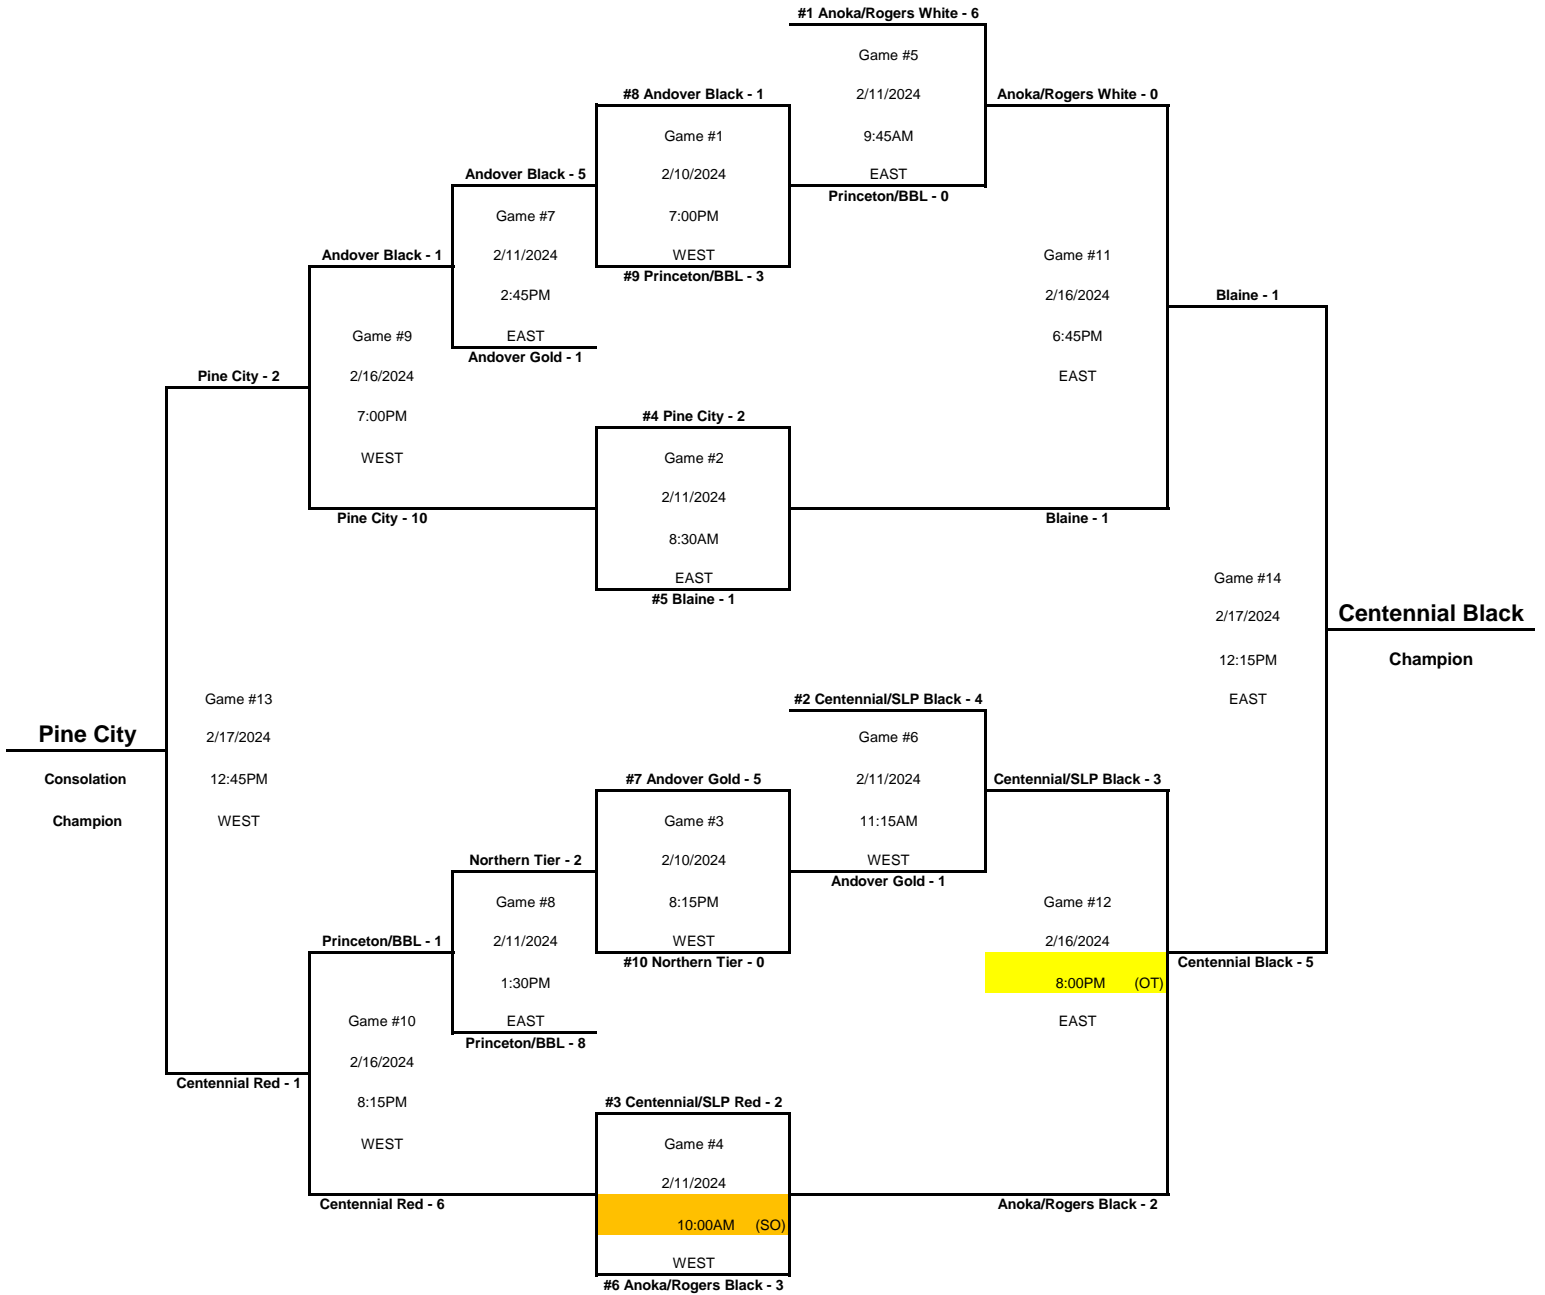

FINAL

GIRLS 10B1

2024 DISTRICT 10 PLAYOFFS

PRINCETON ICE ARENA

Note:
The top team in each bracket will be HOME team and wear their White jerseys