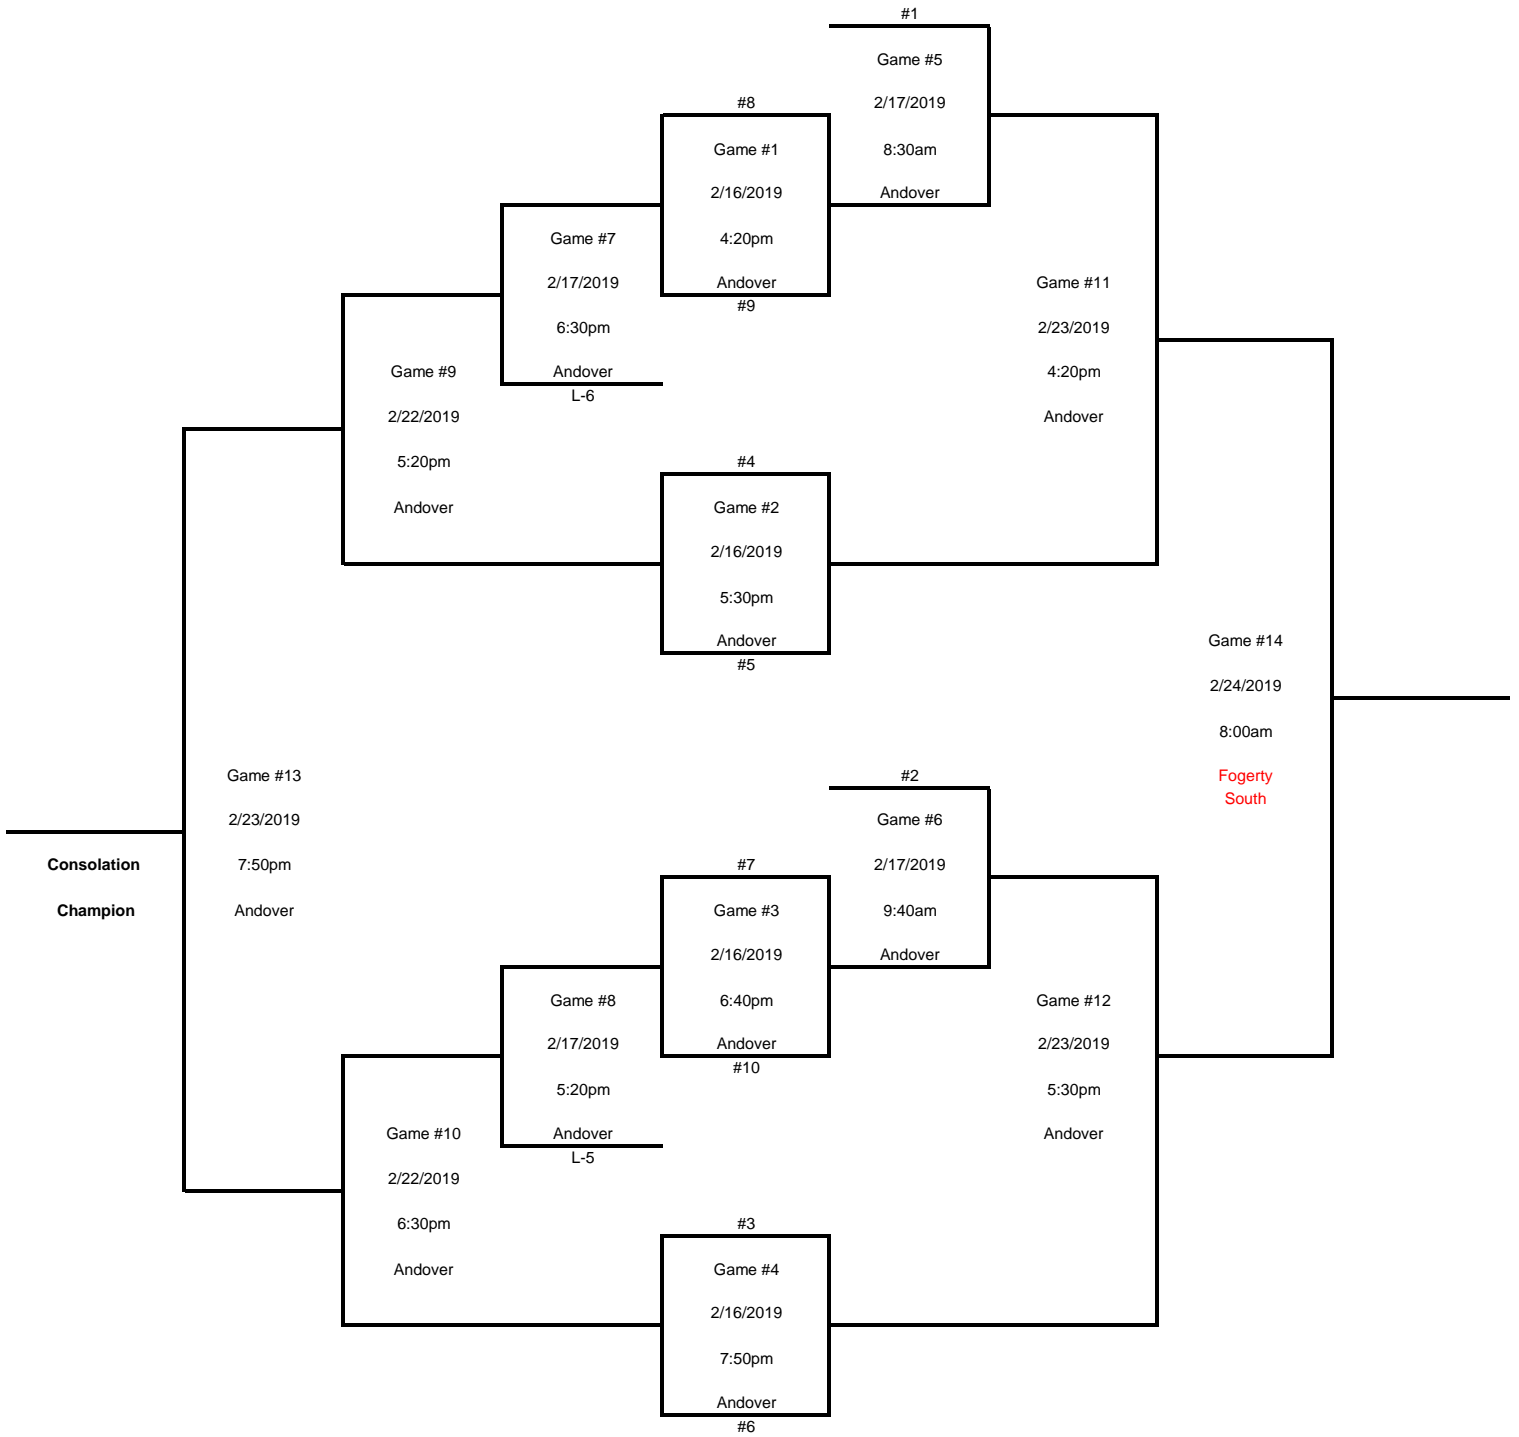

GIRLS 10A 2019 DISTRICT 10 PLAYOFFS ANDOVER ICE ARENA

1/1/2019

Note:
The top team in each bracket will be HOME team and wear their White jerseys