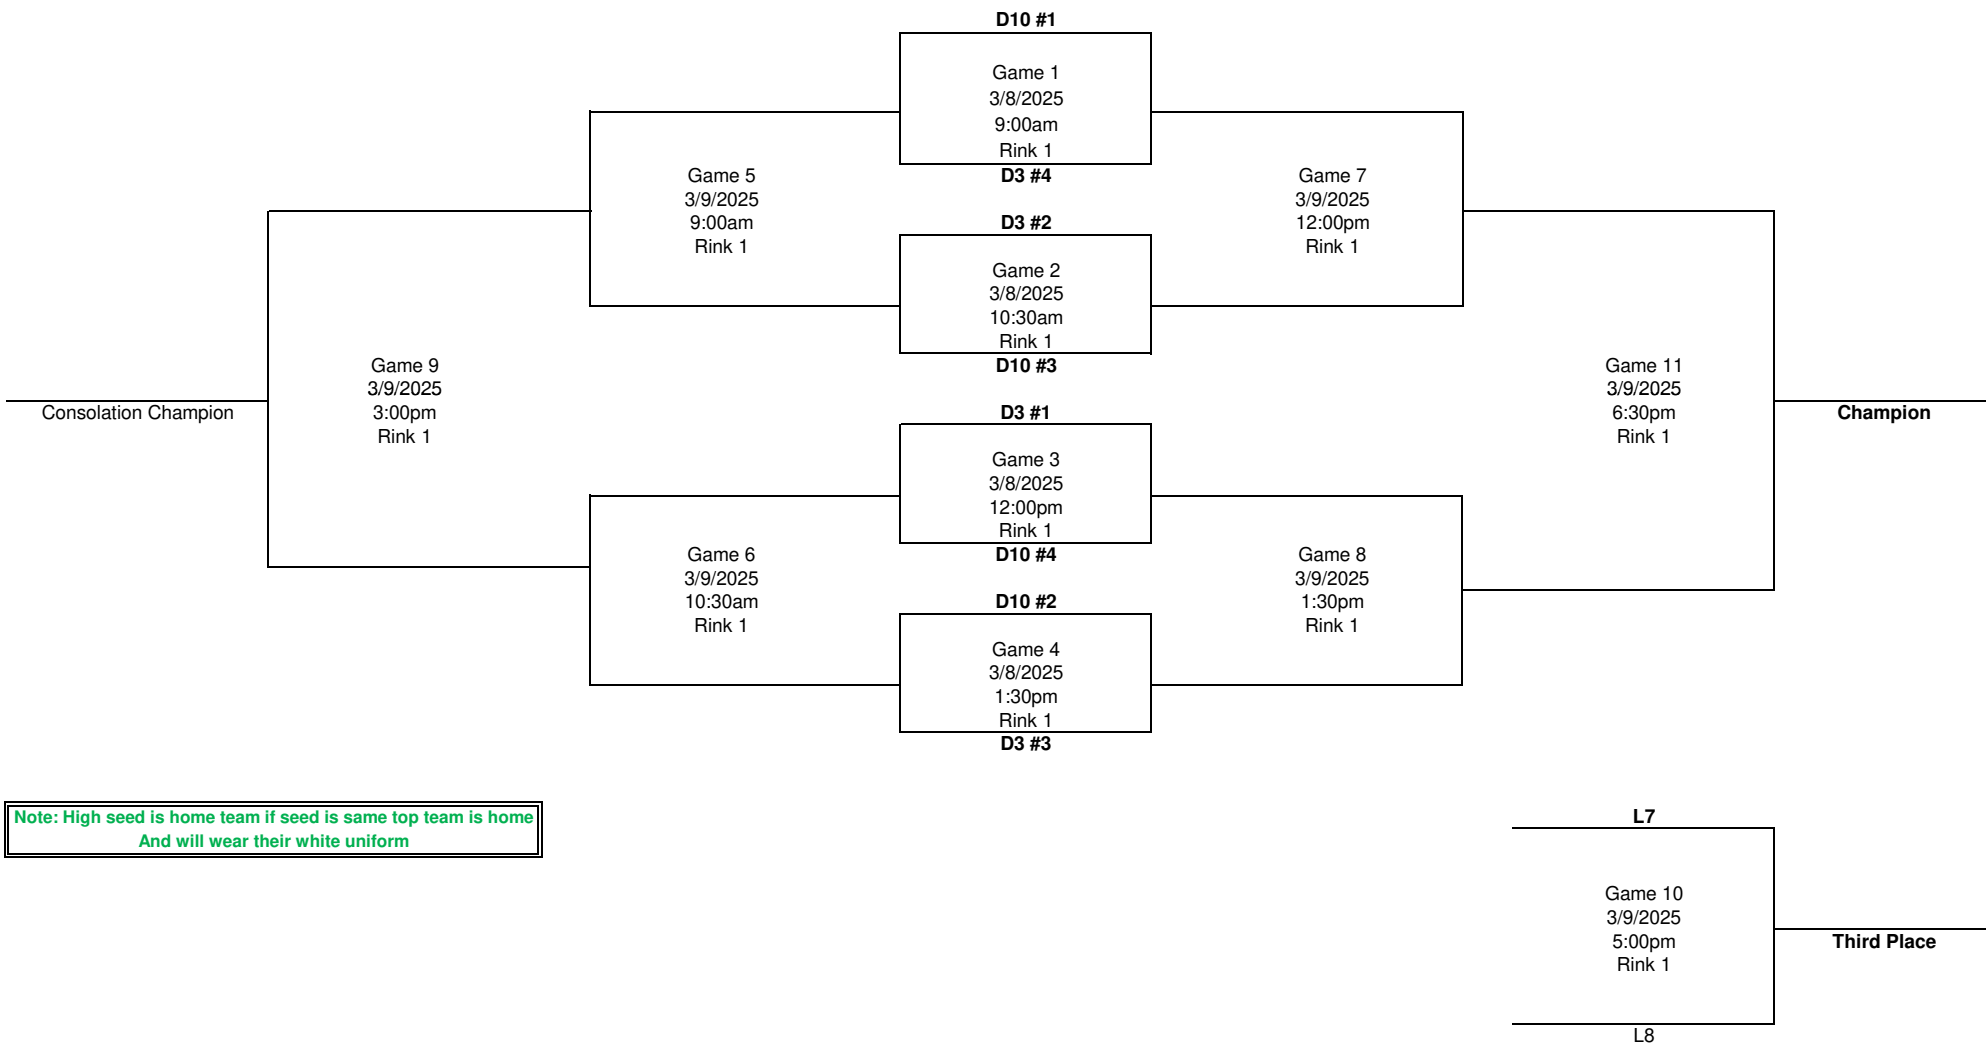

Girls 12UB2
 2025
 Championship Series
 Anoka Ice Arena

**Note: High seed is home team if seed is same top team is home
 And will wear their white uniform**