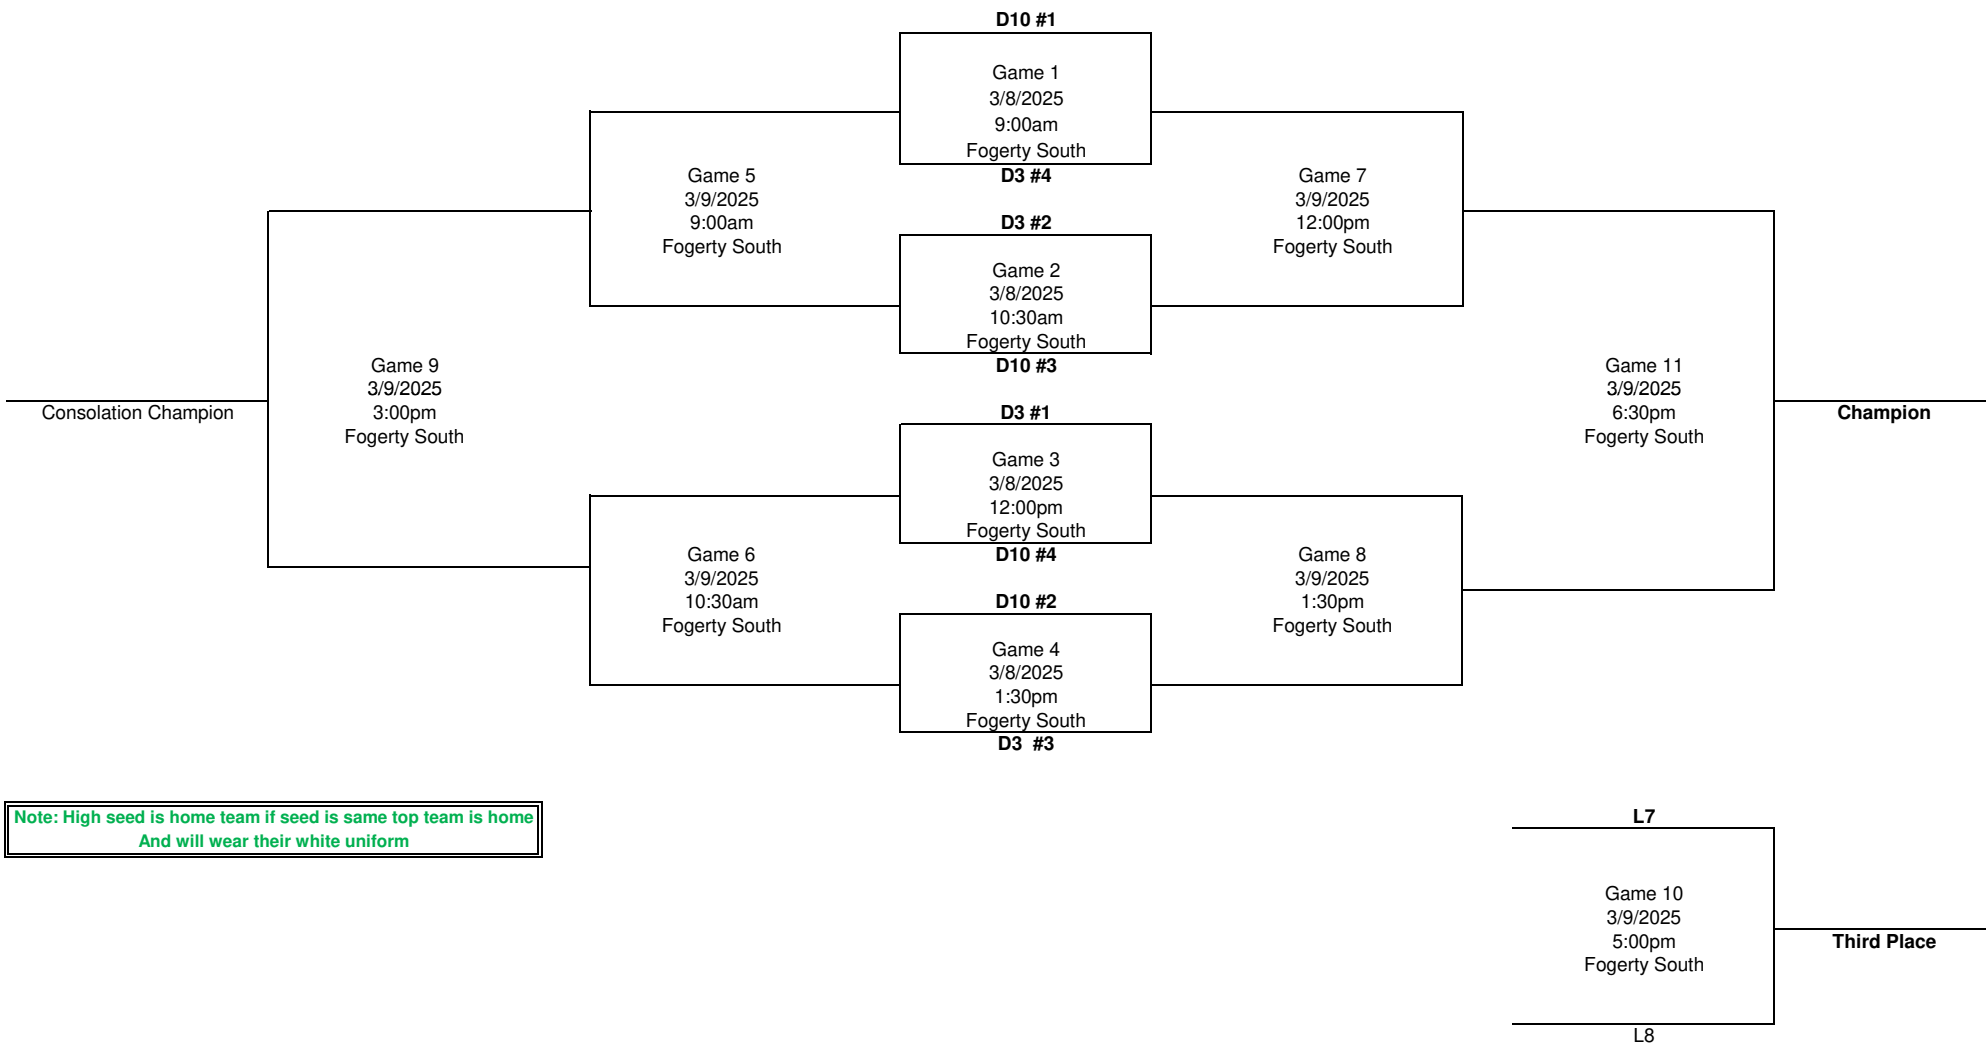

Bantam B2
 2025
 Championship Series
 Fogerty Ice Arena

Note: High seed is home team if seed is same top team is home
 And will wear their white uniform