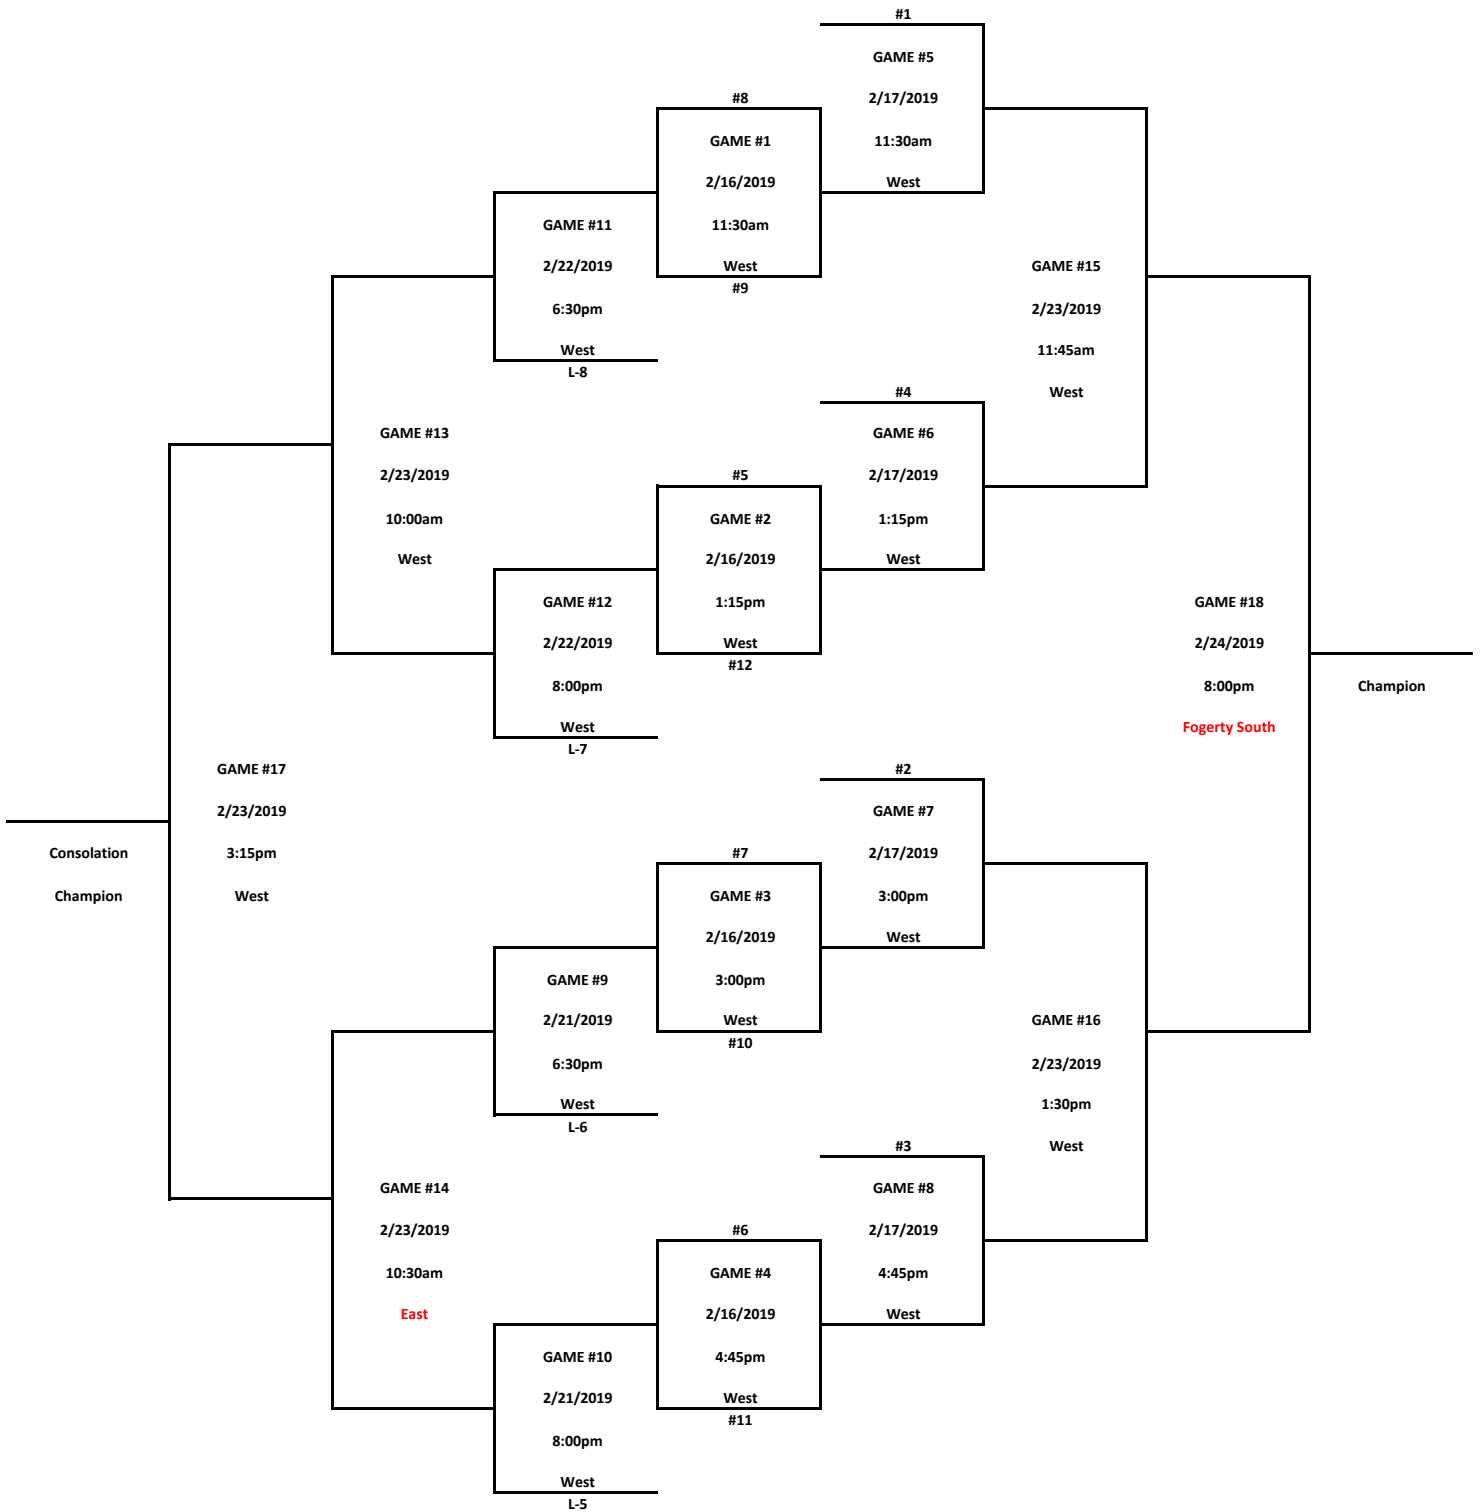

1/1/2019

BANTAM B2
2019 DISTRICT 10 PLAY-OFFS
PRINCETON ICE ARENA

Note: Top team in each bracket will be HOME team and will wear their White jerseys