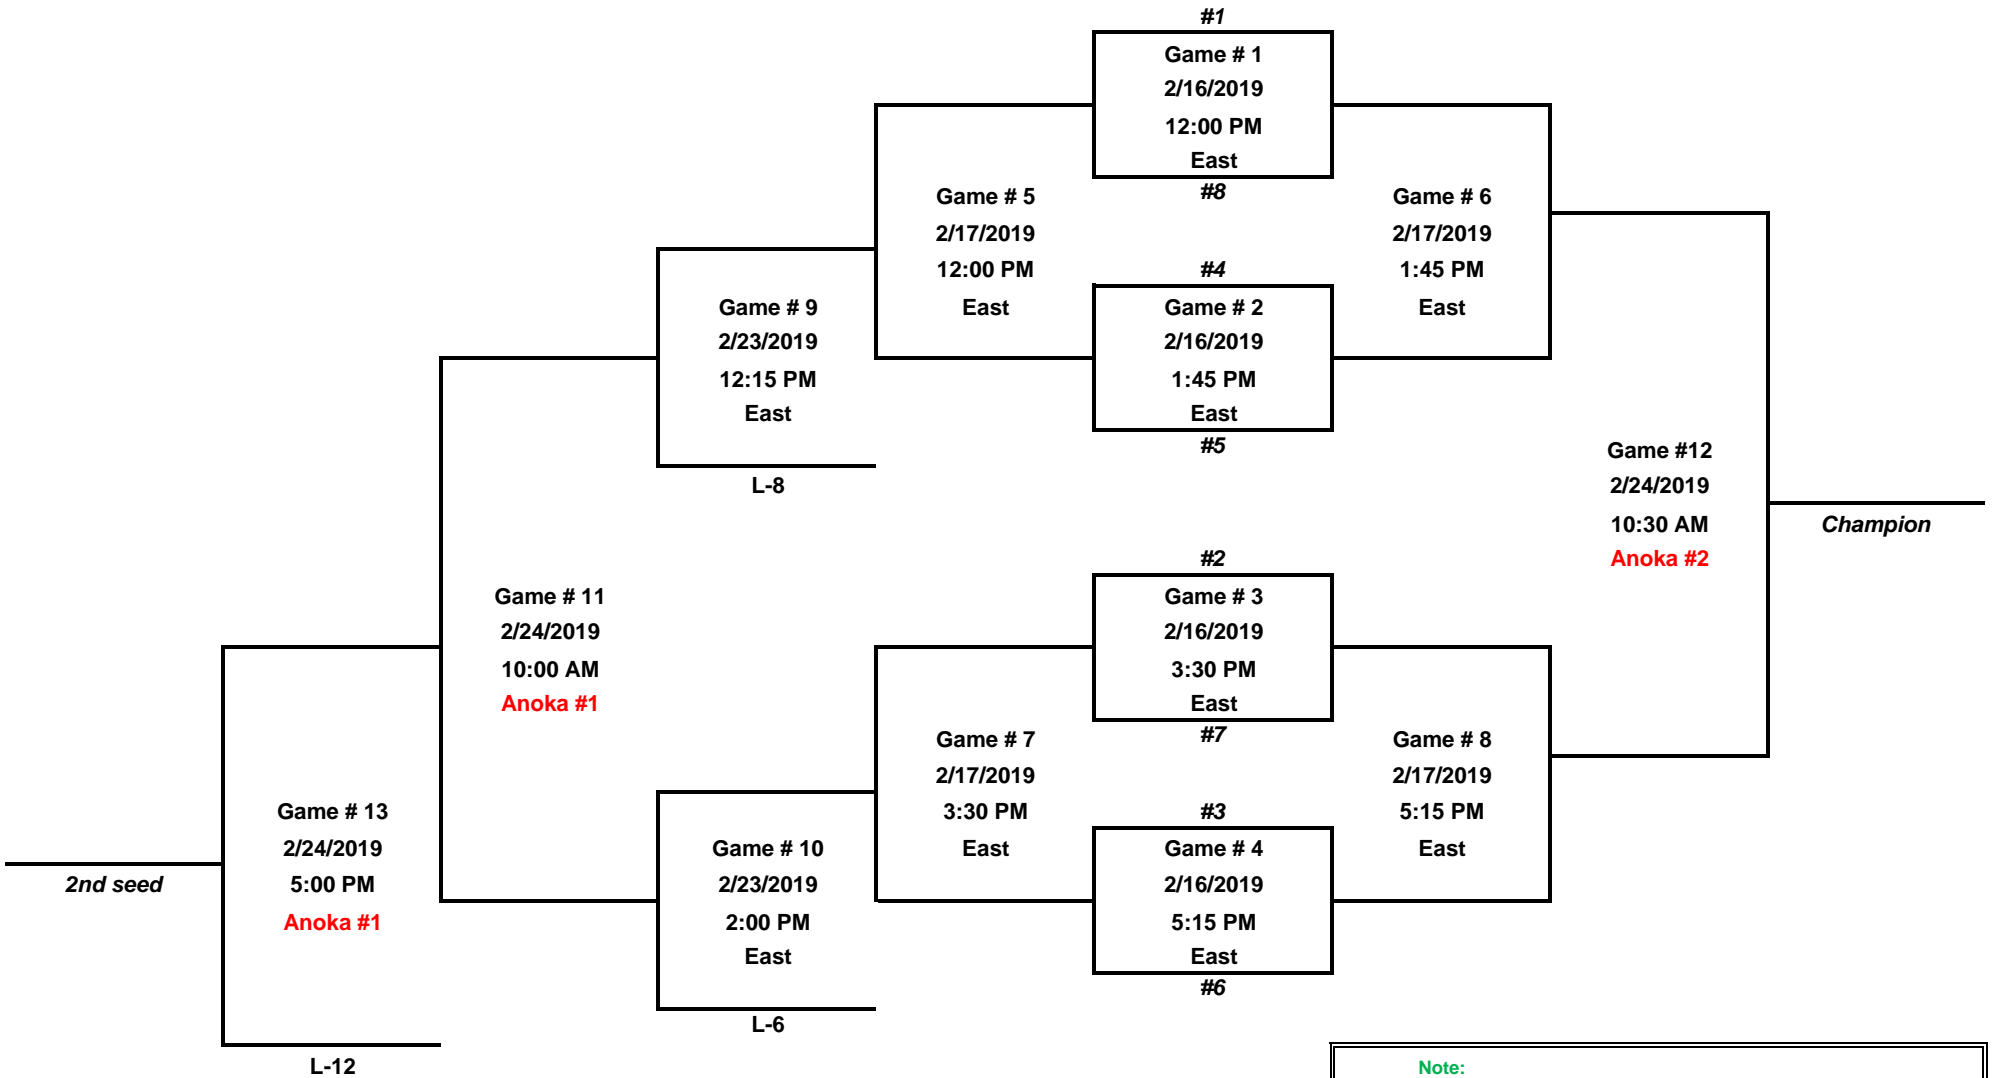

1/1/2019

BANTAM B1
2019 DISTRICT 10 PLAYOFFS
PRINCETON ICE ARENA

Regions Mesabi East D-12
Winner Gm #12 #1 seed
Winner Gm #13 #2 seed

Note:
Top team in each bracket will be the HOME team and wear their white jerseys