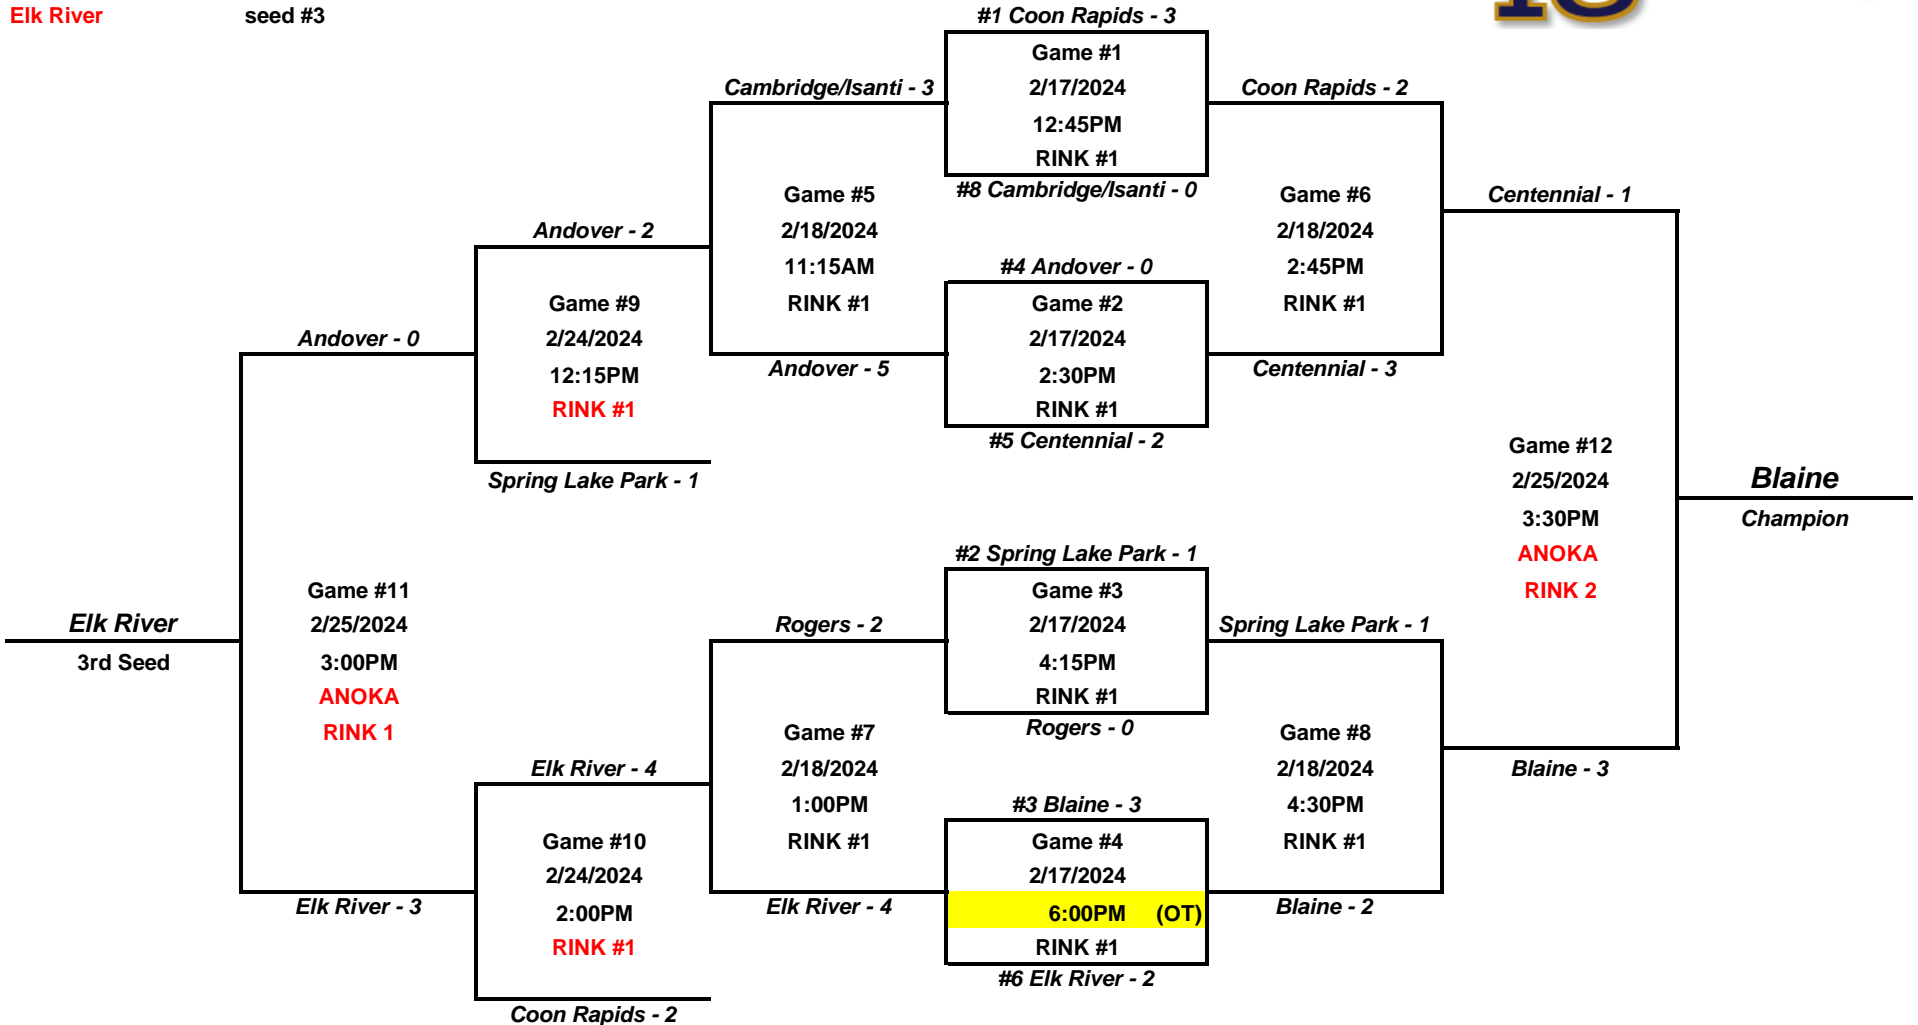

FINAL

BANTAM A
2024 DISTRICT 10 PLAYOFFS
ANOKA ICE ARENA

REGIONS - District 2 (Stillwater)

- Blaine** seed #1
- Centennial** seed #2
- Elk River** seed #3

Note:
 Top team in each bracket will be the HOME team and wear their white jerseys