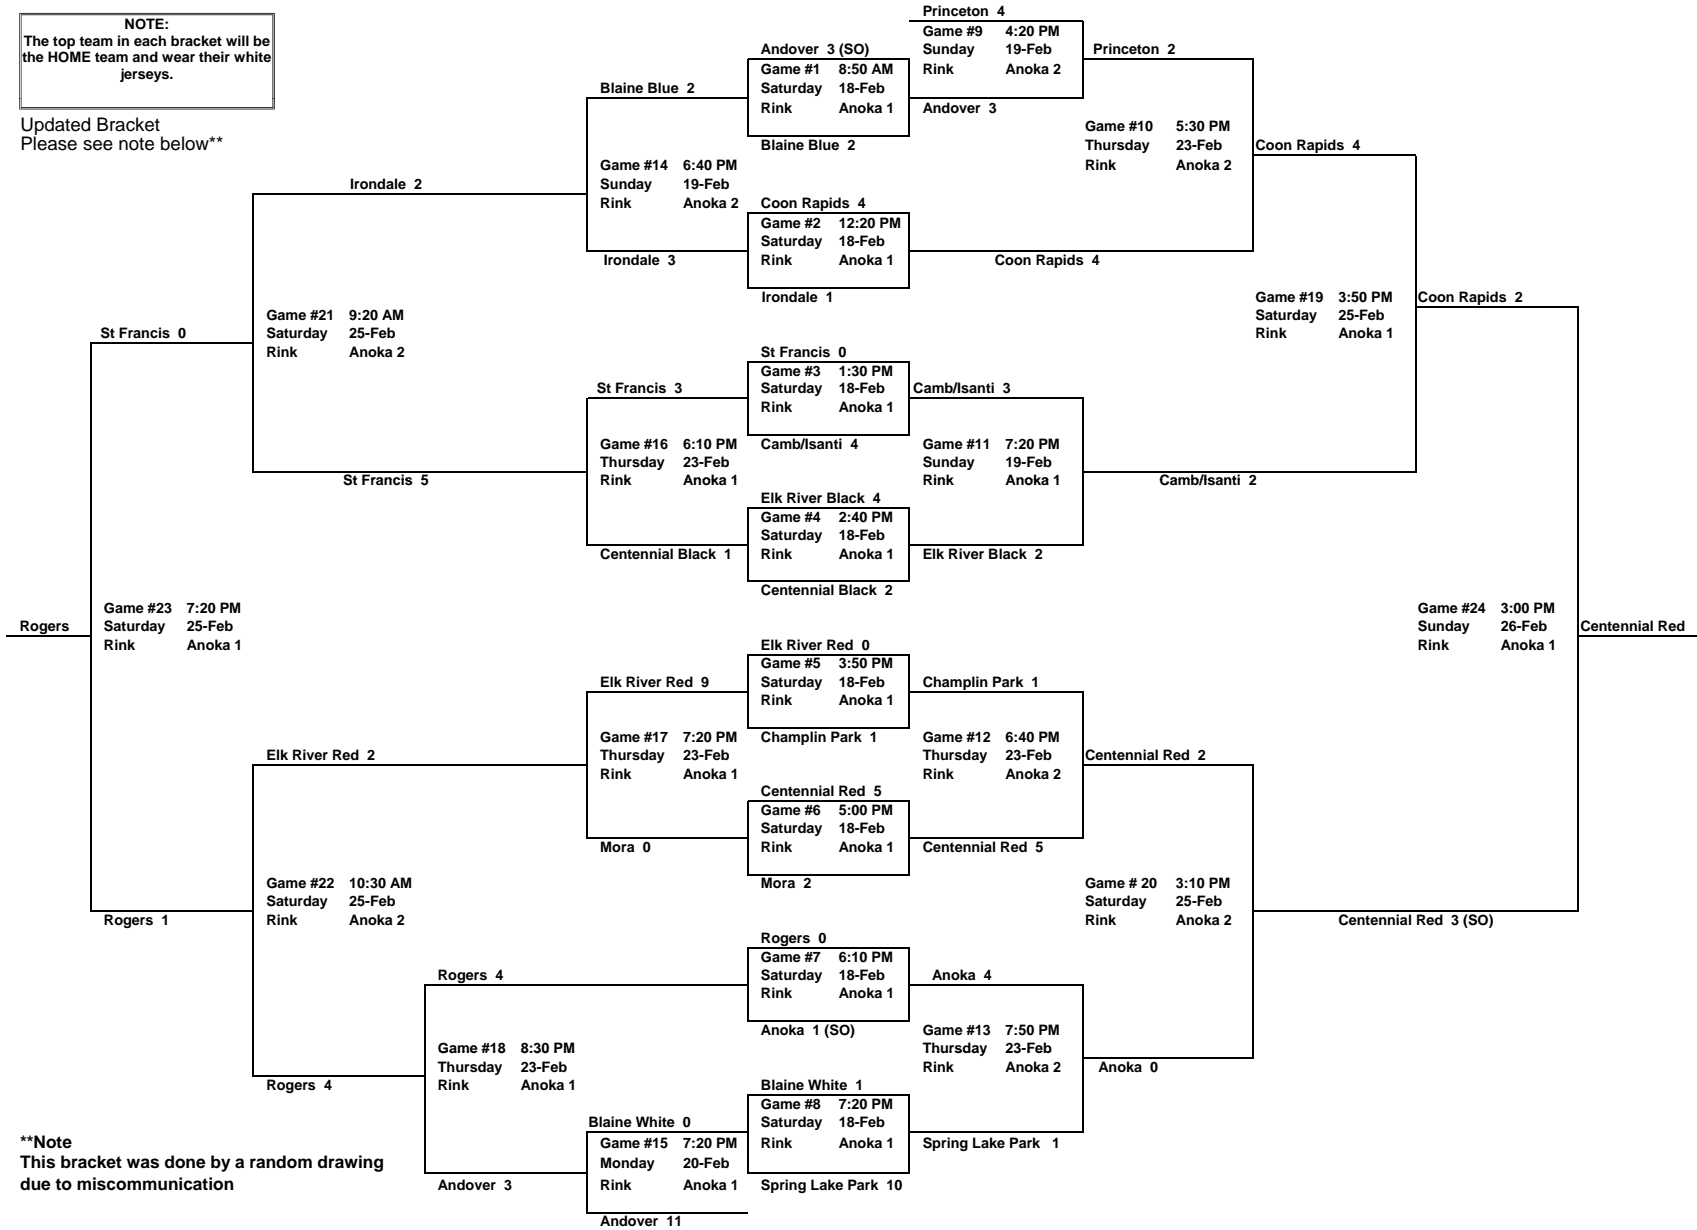

## 2011-2012 DISTRICT SQUIRT B2 PLAYOFFS ANOKA ICE ARENA, ANOKA MN

**NOTE:**  
The top team in each bracket will be the HOME team and wear their white jerseys.

Updated Bracket  
Please see note below\*\*

**\*\*Note**  
This bracket was done by a random drawing due to miscommunication