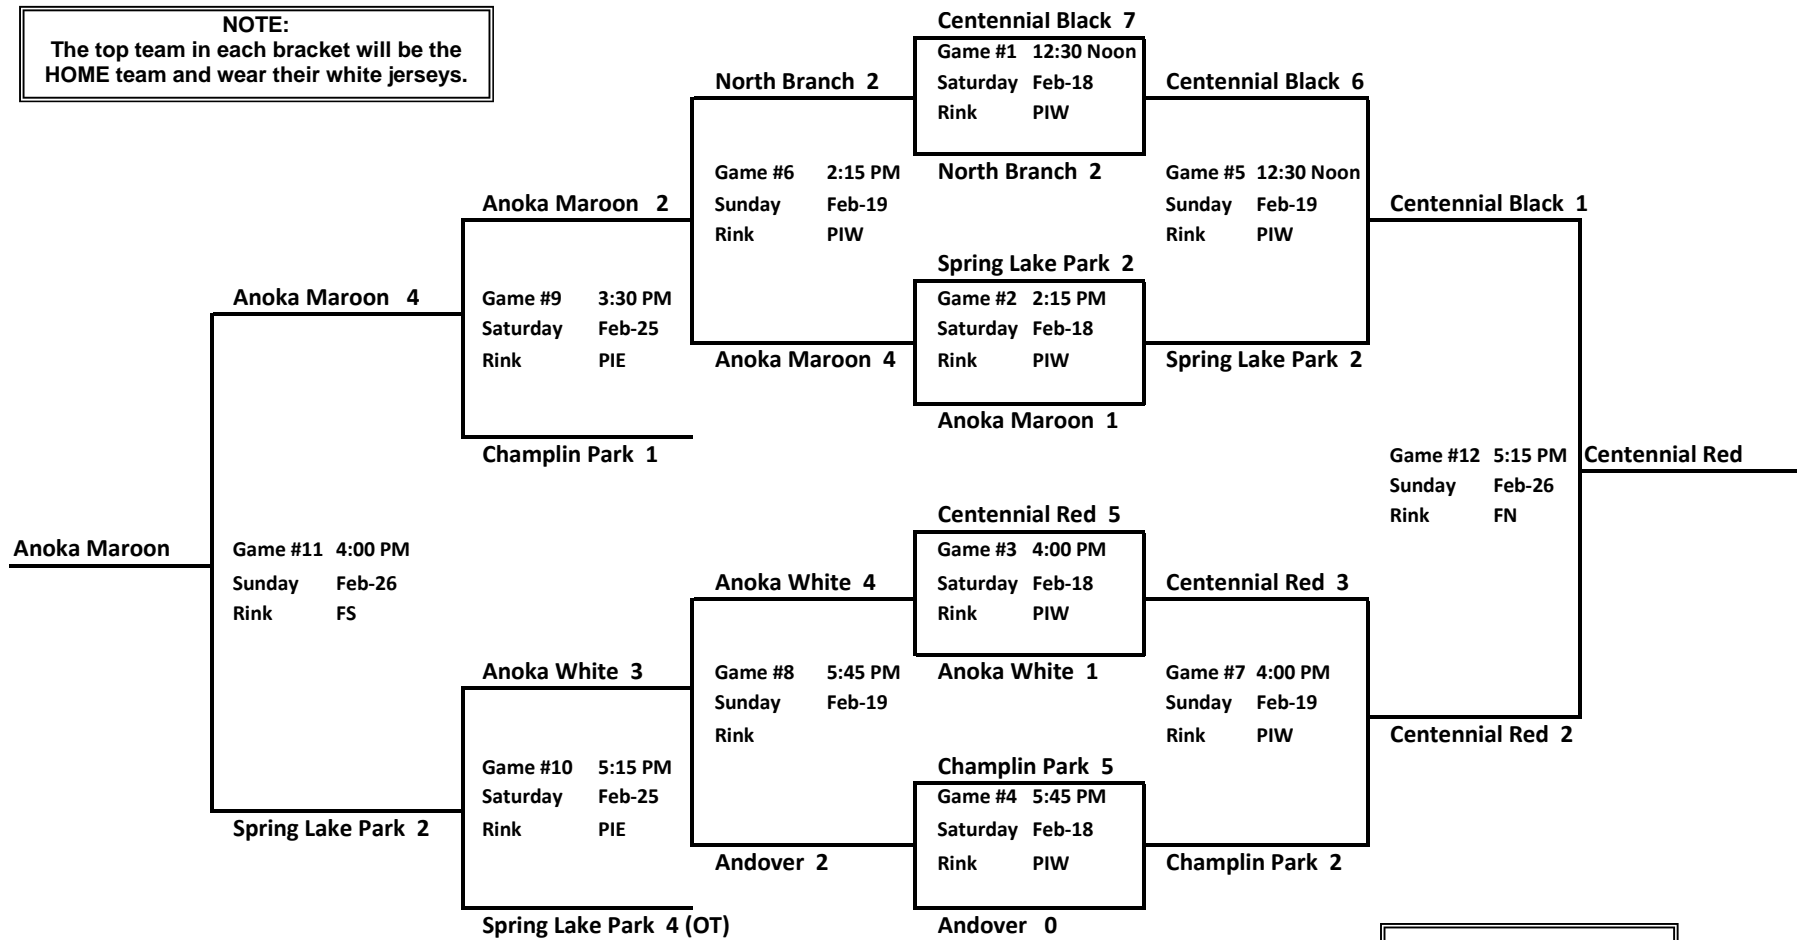

2011-2012 DISTRICT 10 PEEWEE B2 PLAYOFFS PRINCETON ARENA

NOTE:
The top team in each bracket will be the HOME team and wear their white jerseys.

Super Sunday
Game # 11 & Game # 12
Played at Fogerty Arena
Blaine, MN