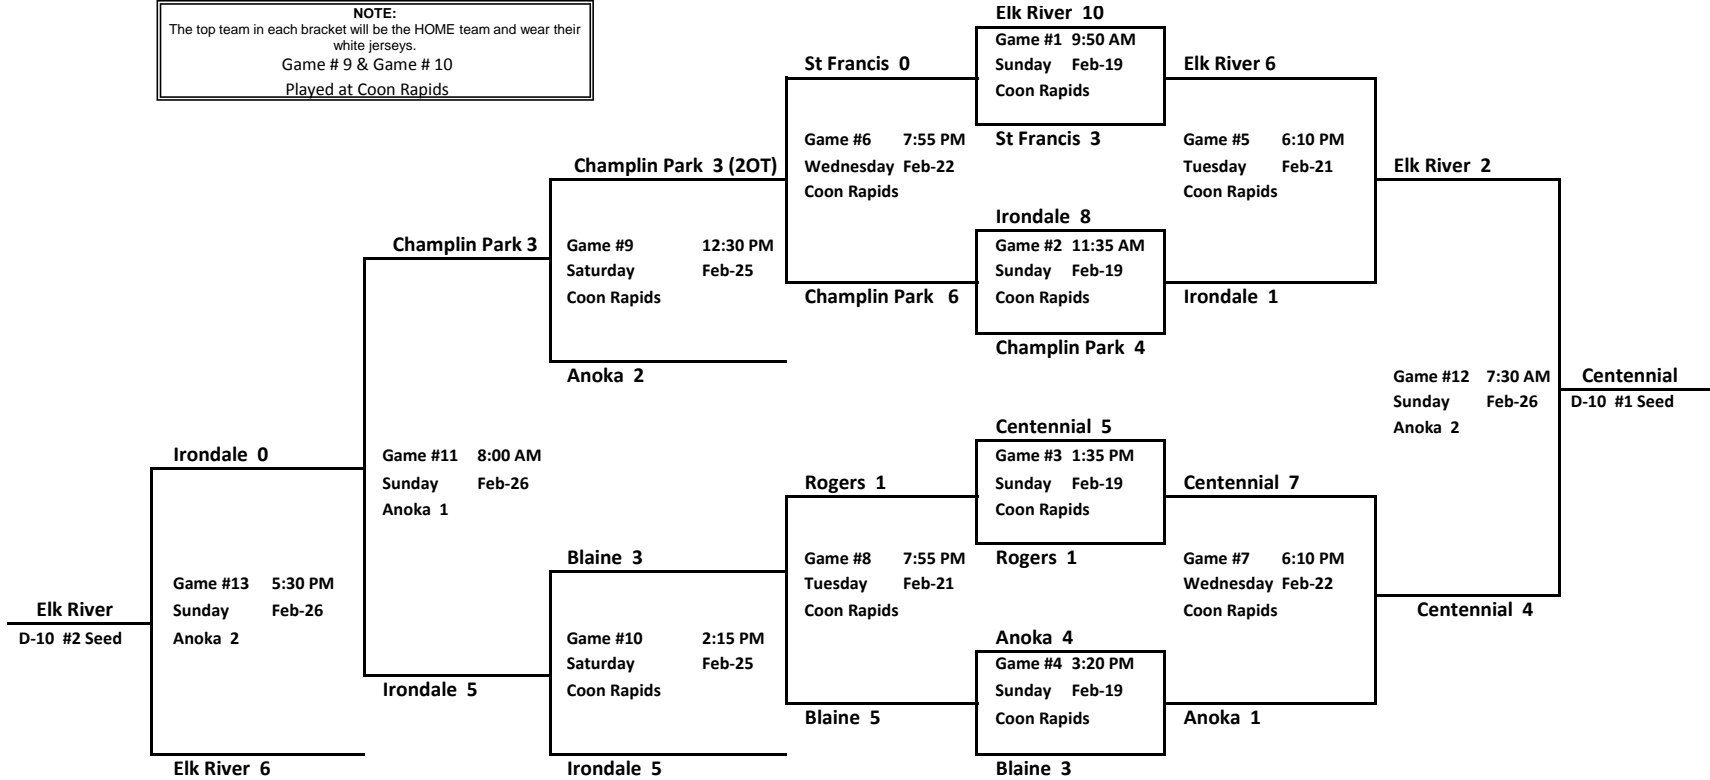

**2011-2012 DISTRICT 10 PEEWEE A PLAYOFFS
COON RAPIDS ARENA**

NOTE:
The top team in each bracket will be the HOME team and wear their white jerseys.
Game # 9 & Game # 10
Played at Coon Rapids

Centennial to Region D-10 #1 Seed
Elk River to Region D-10 #2 Seed