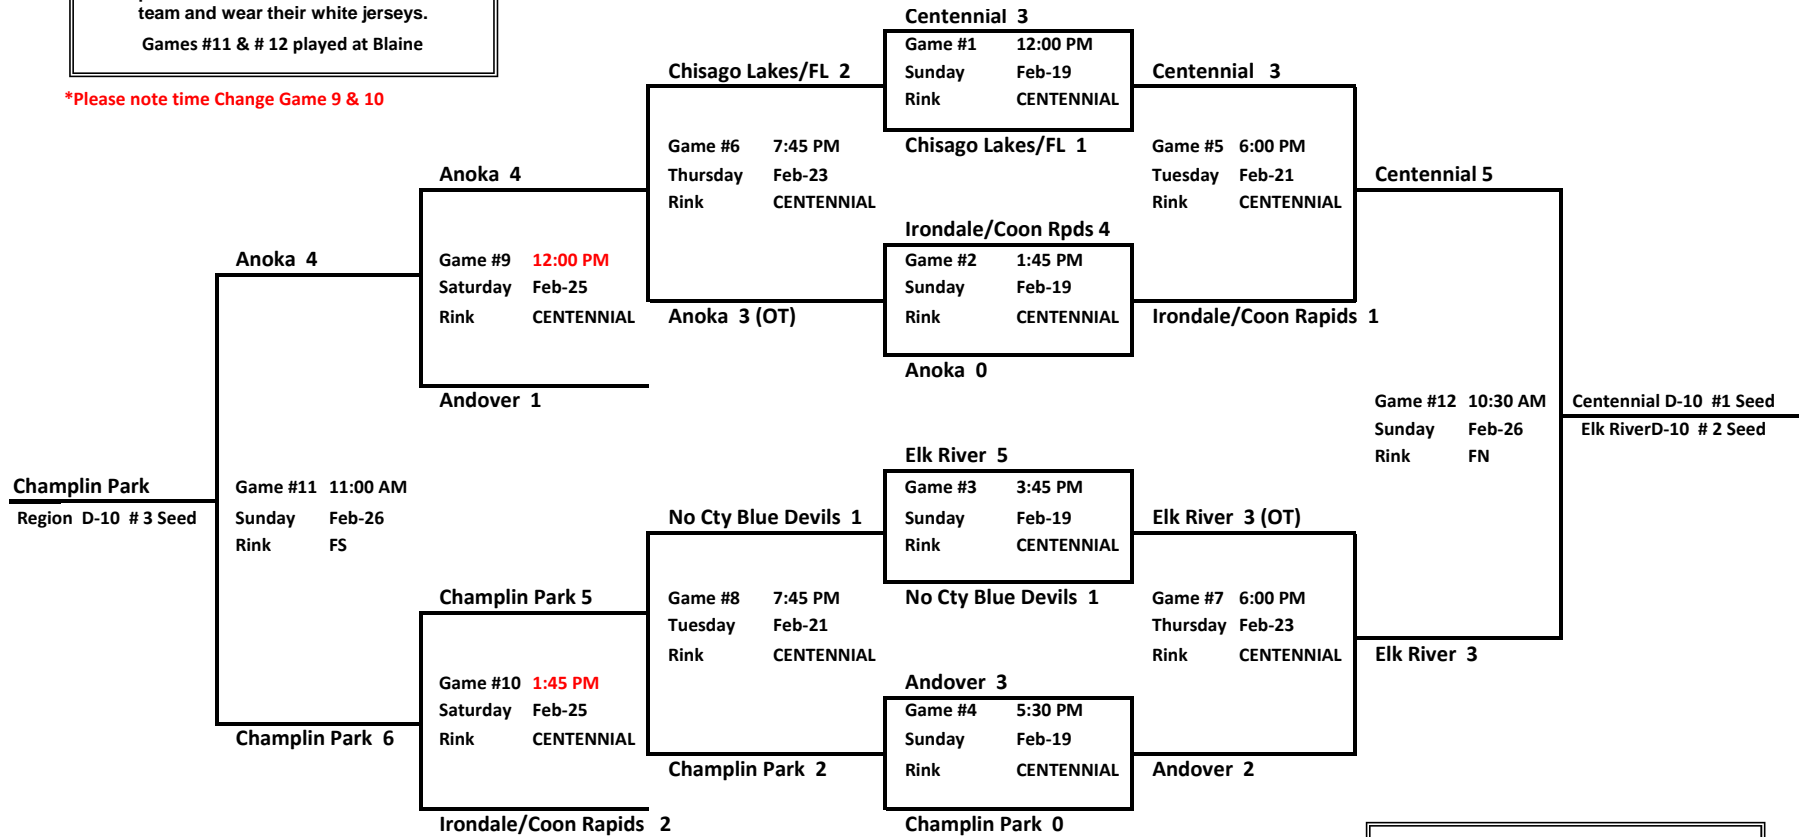

## 2011-2012 DISTRICT 10 GIRLS 14 A PLAYOFFS CENTENNIAL ARENA

NOTE:  
The top team in each bracket will be the HOME team and wear their white jerseys.  
Games #11 & # 12 played at Blaine

\*Please note time Change Game 9 & 10

Centennial D-10 #1 Seed  
Elk River D-10 #2 Seed  
Champlin Park D-10 #3 Seed